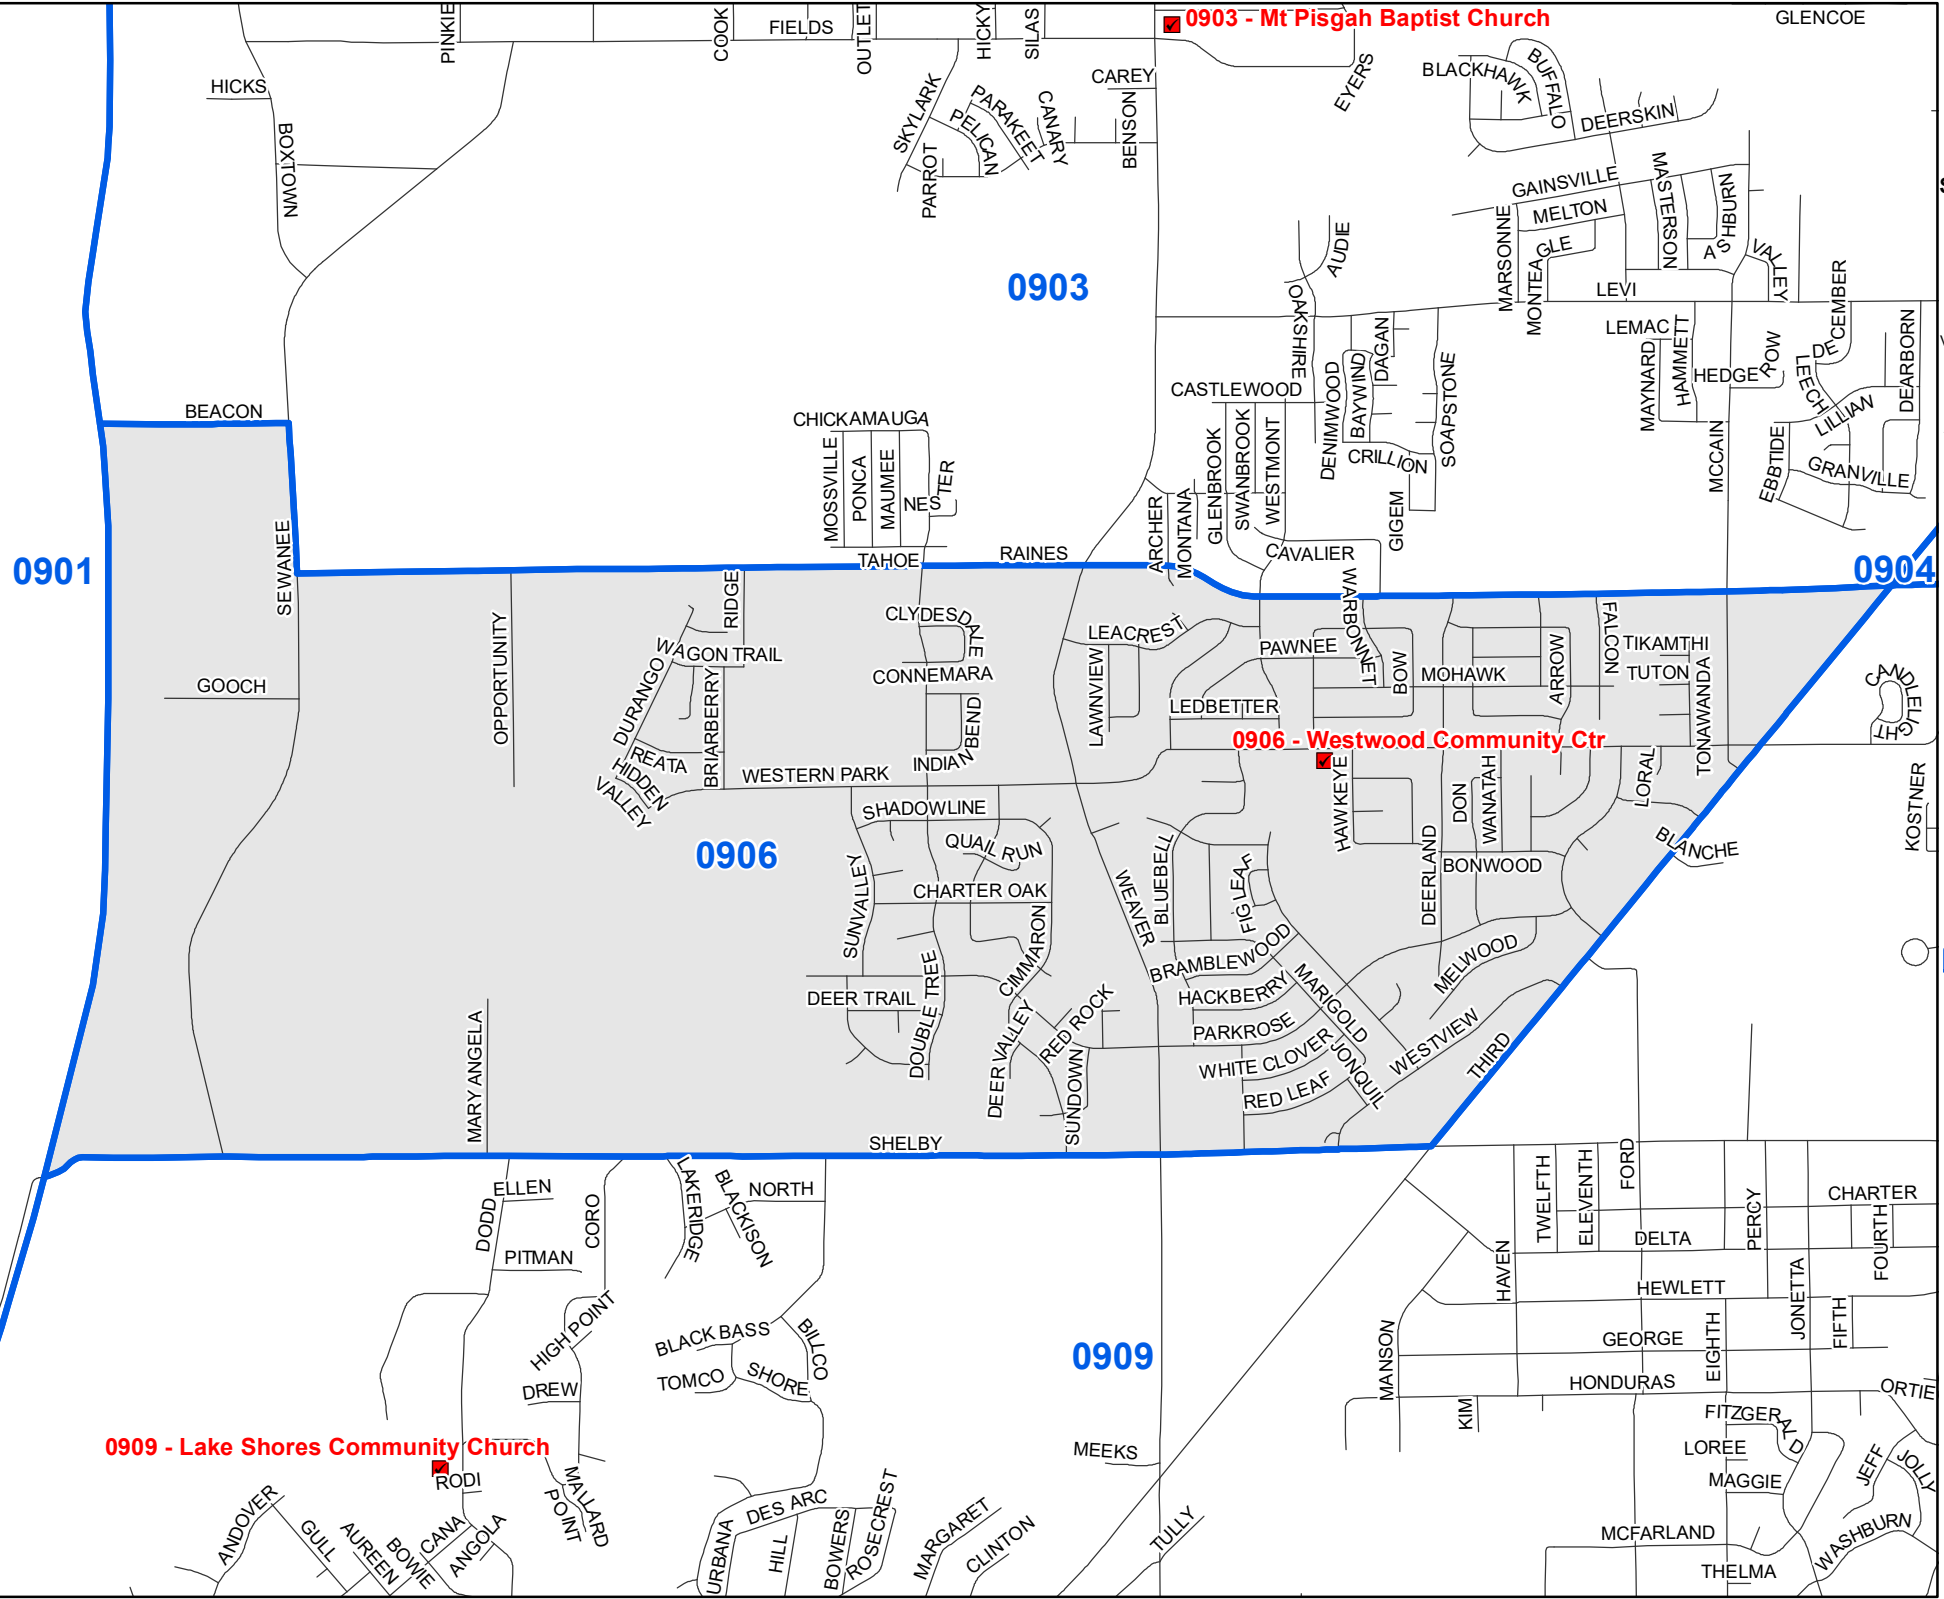

Shelby County TN

MARK LUTTRELL
Chairman

VANECIA KIMBROW
Secretary

PATRICIA POSSEL
FRANK UHLHORN
ANDRE WHARTON
Members

0906
Precinct Map

Legend

- Polling Location
- Precincts
- Streets