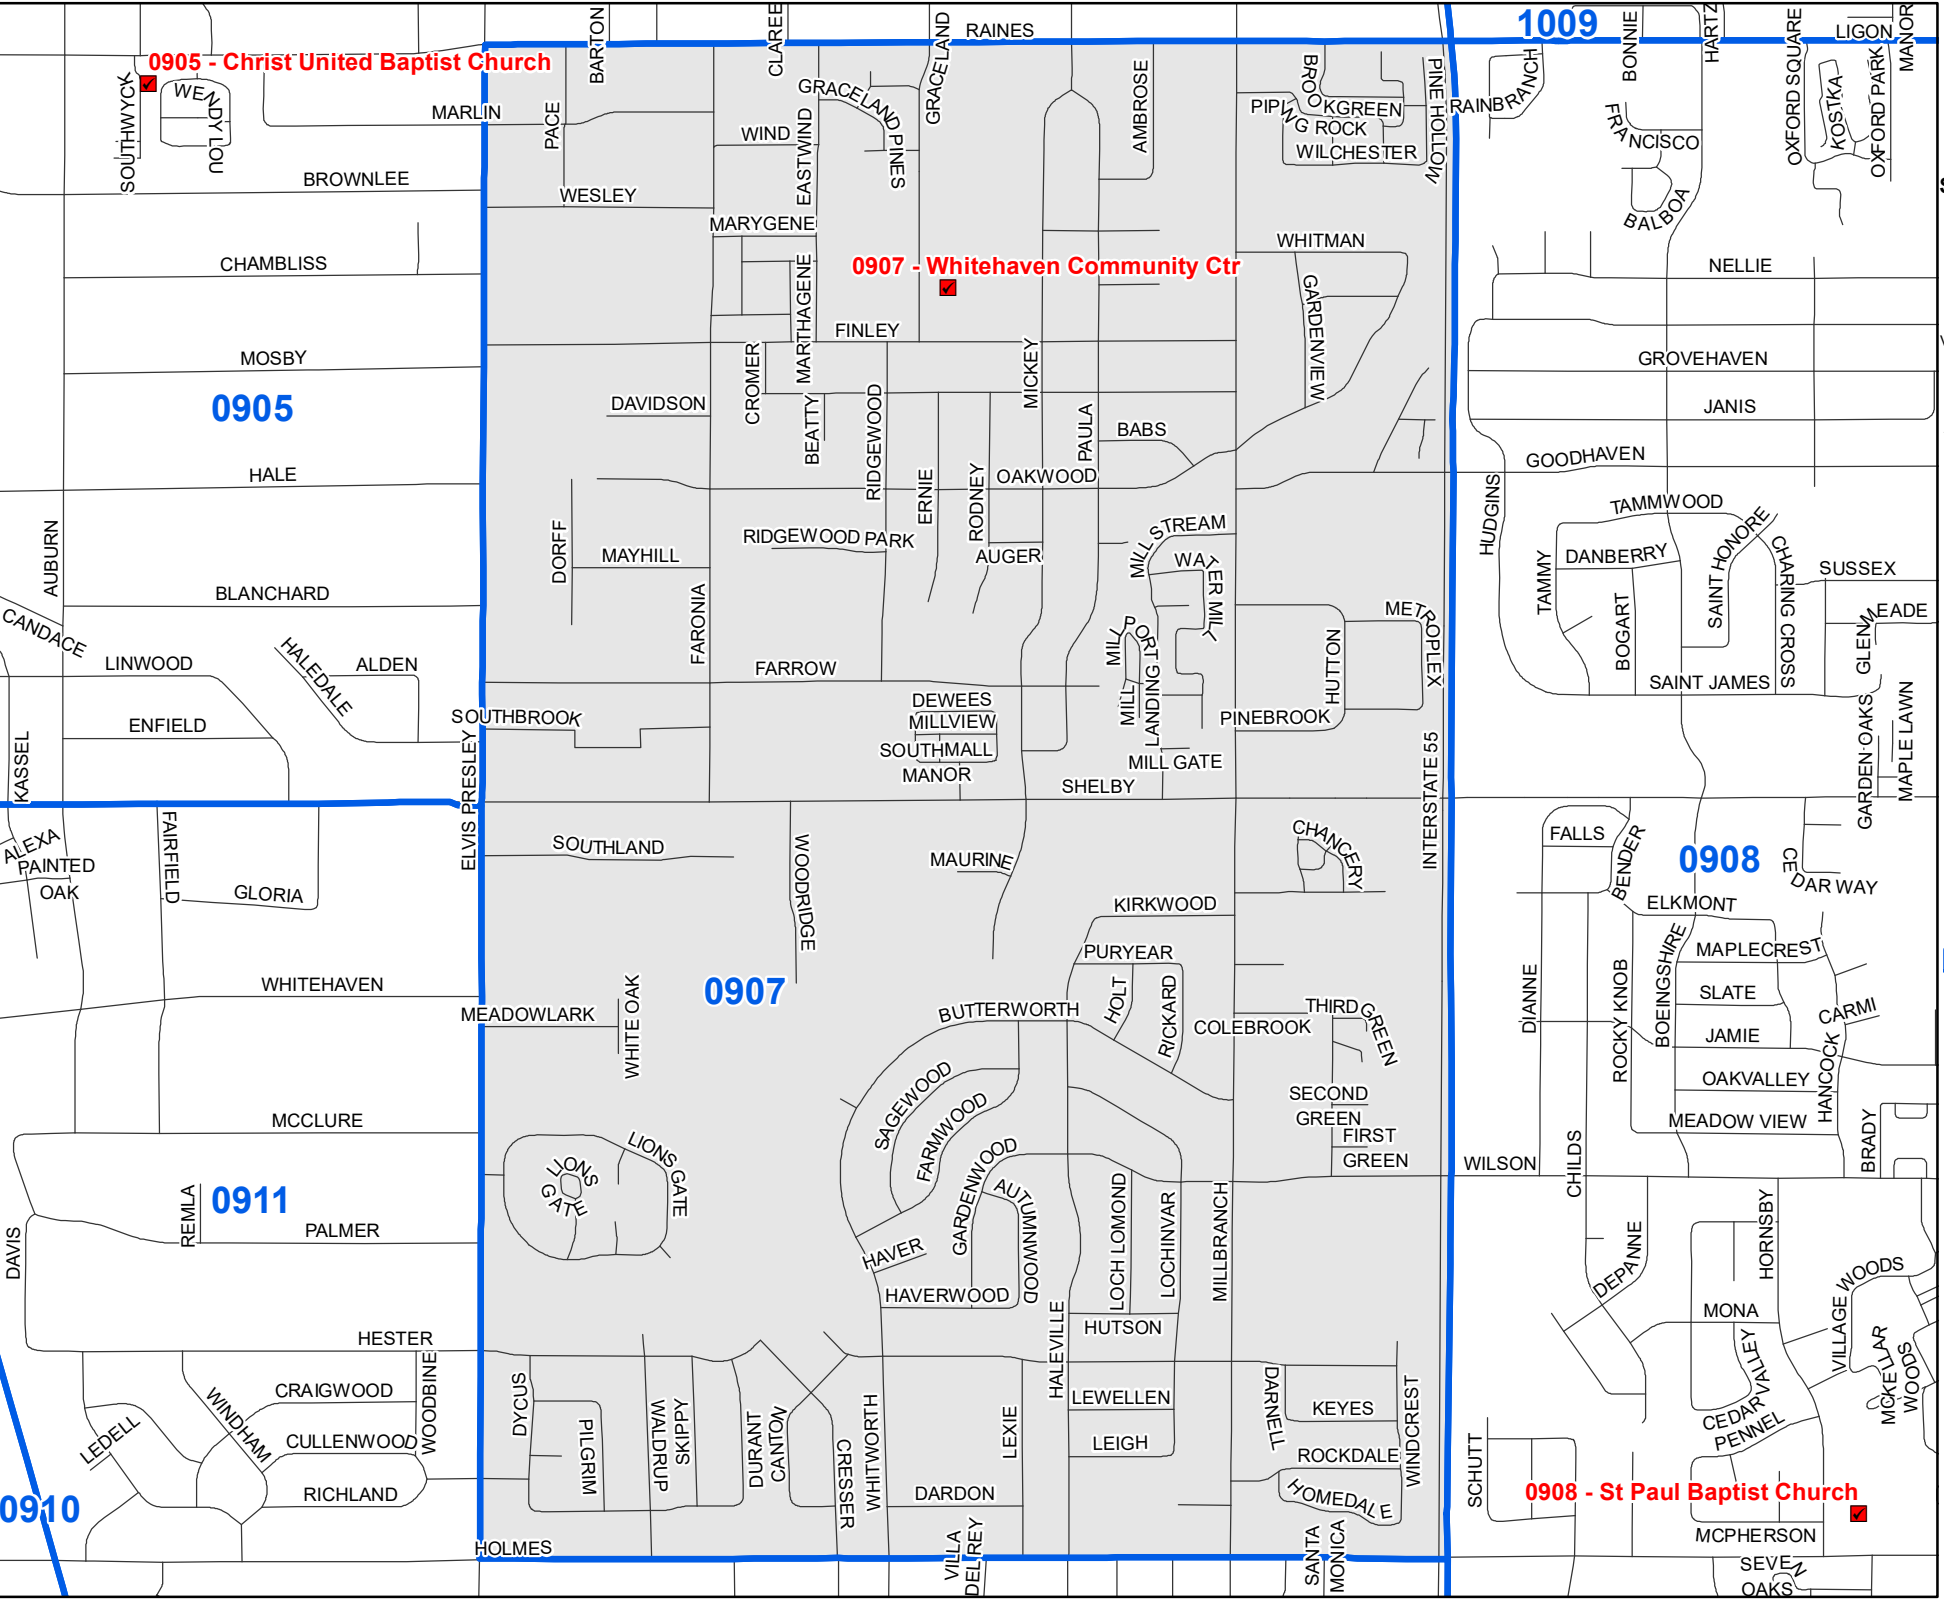

Shelby County TN

MARK LUTTRELL
Chairman

VANECIA KIMBROW
Secretary

PATRICIA POSSEL
FRANK UHLHORN
ANDRE WHARTON
Members

0907 Precinct Map

Legend

-  Polling Location
-  Precincts
-  Streets

Last Updated:
11/18/2025