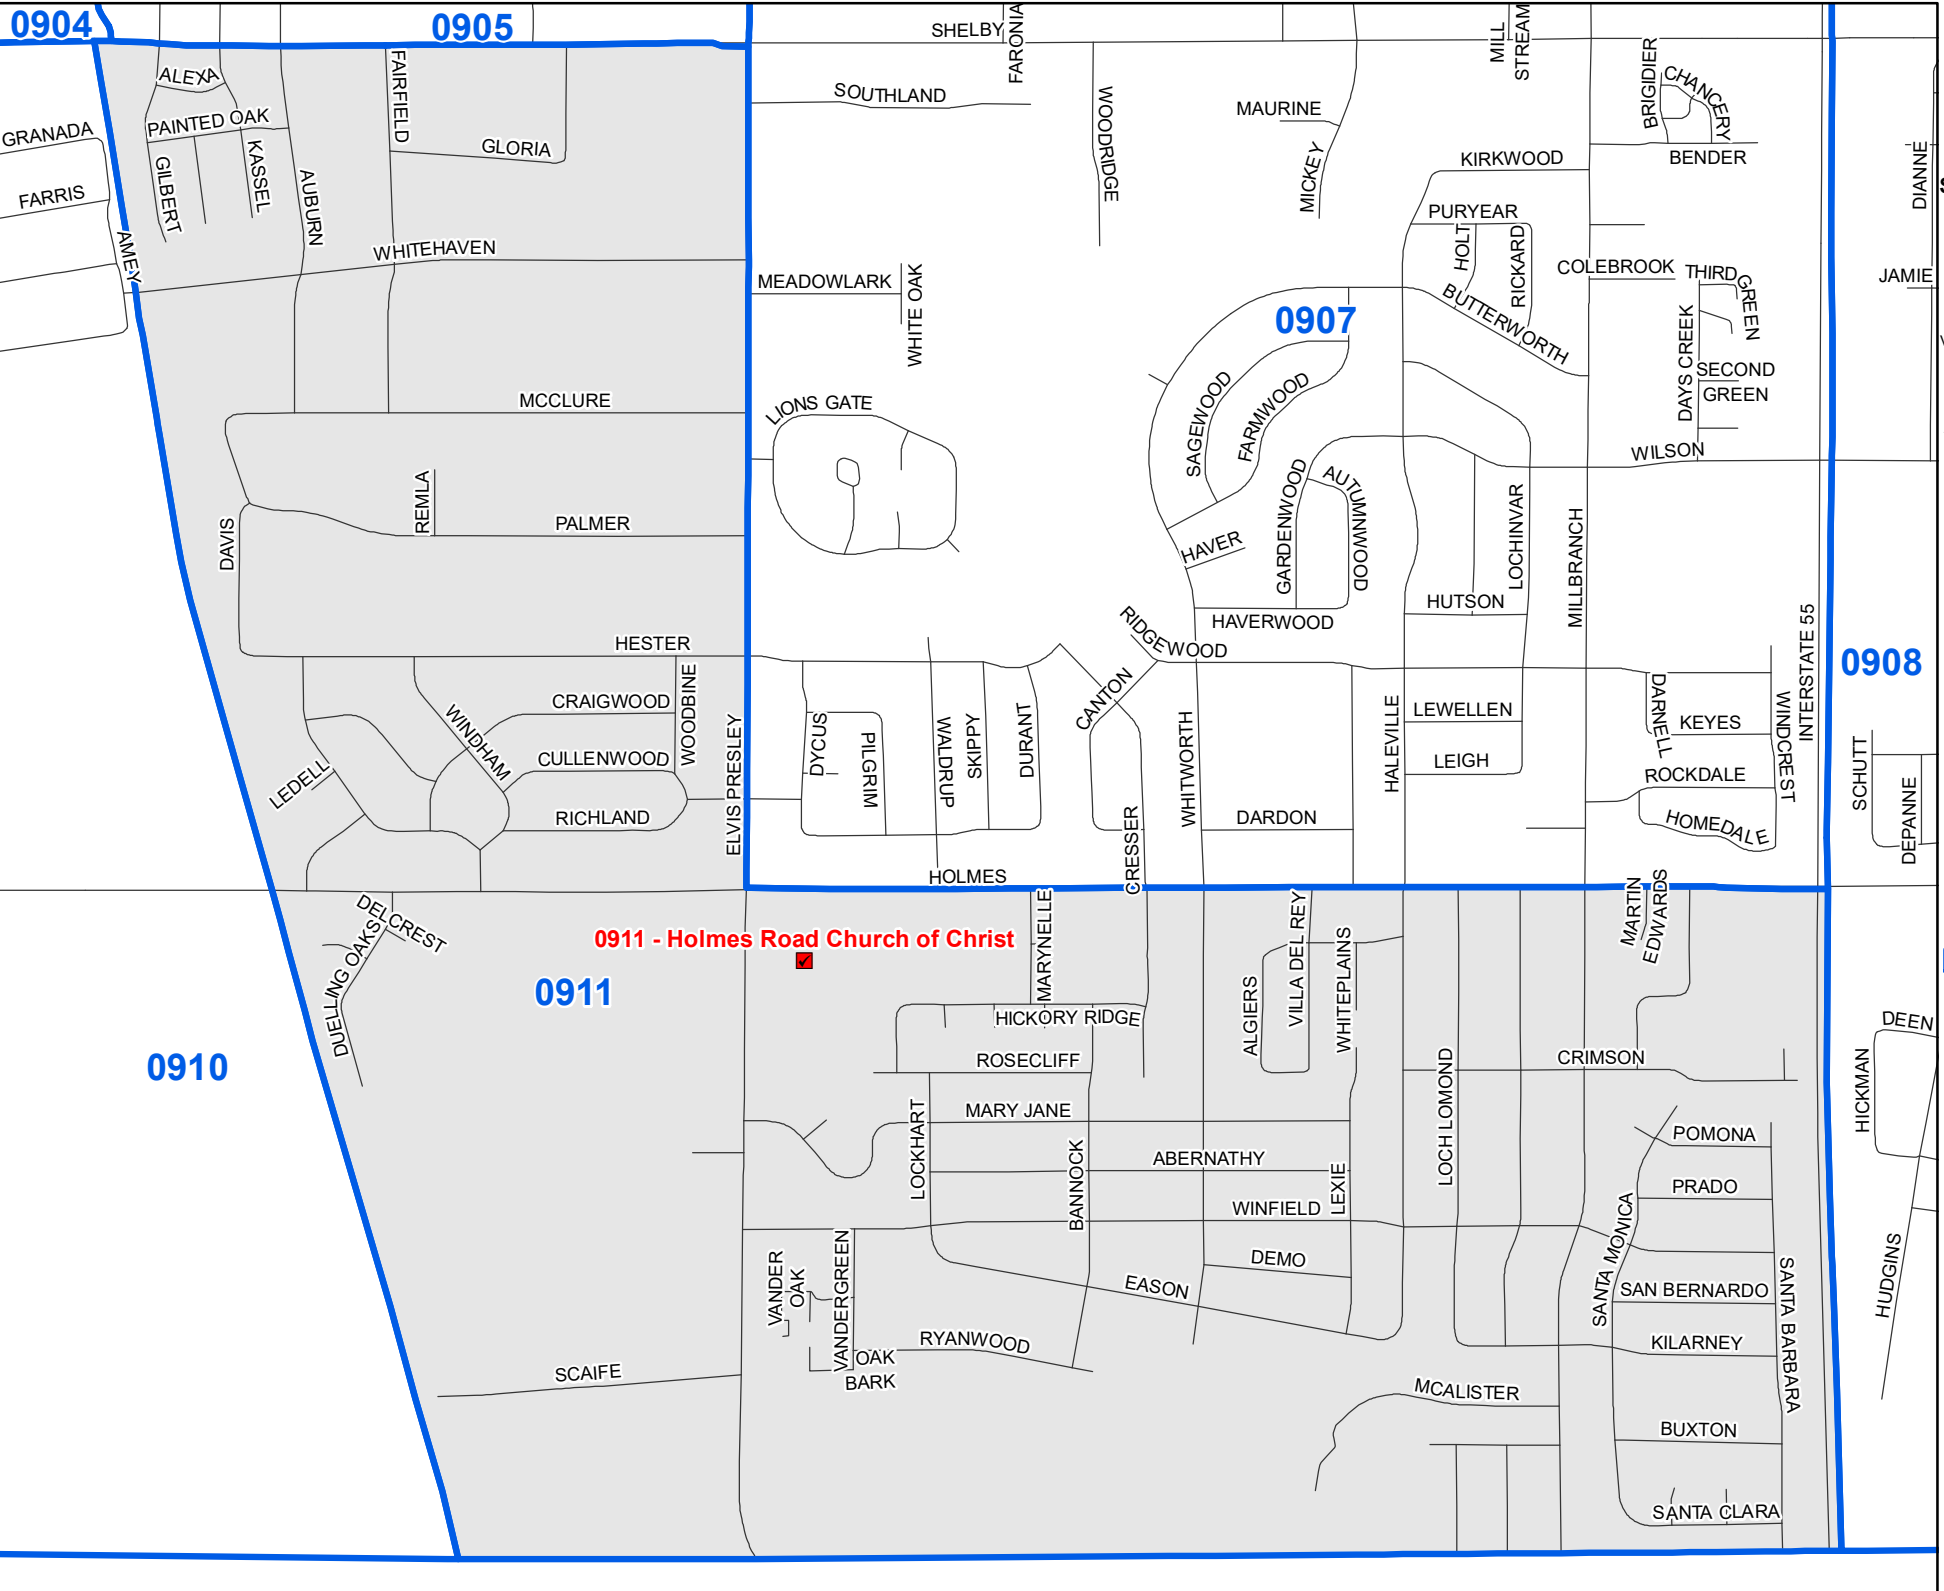

Shelby County TN

MARK LUTTRELL
Chairman

VANECIA KIMBROW
Secretary

PATRICIA POSSEL
FRANK UHLHORN
ANDRE WHARTON
Members

**0911
Precinct
Map**

0911 - Holmes Road Church of Christ

Legend

-  Polling Location
-  Precincts
-  Streets