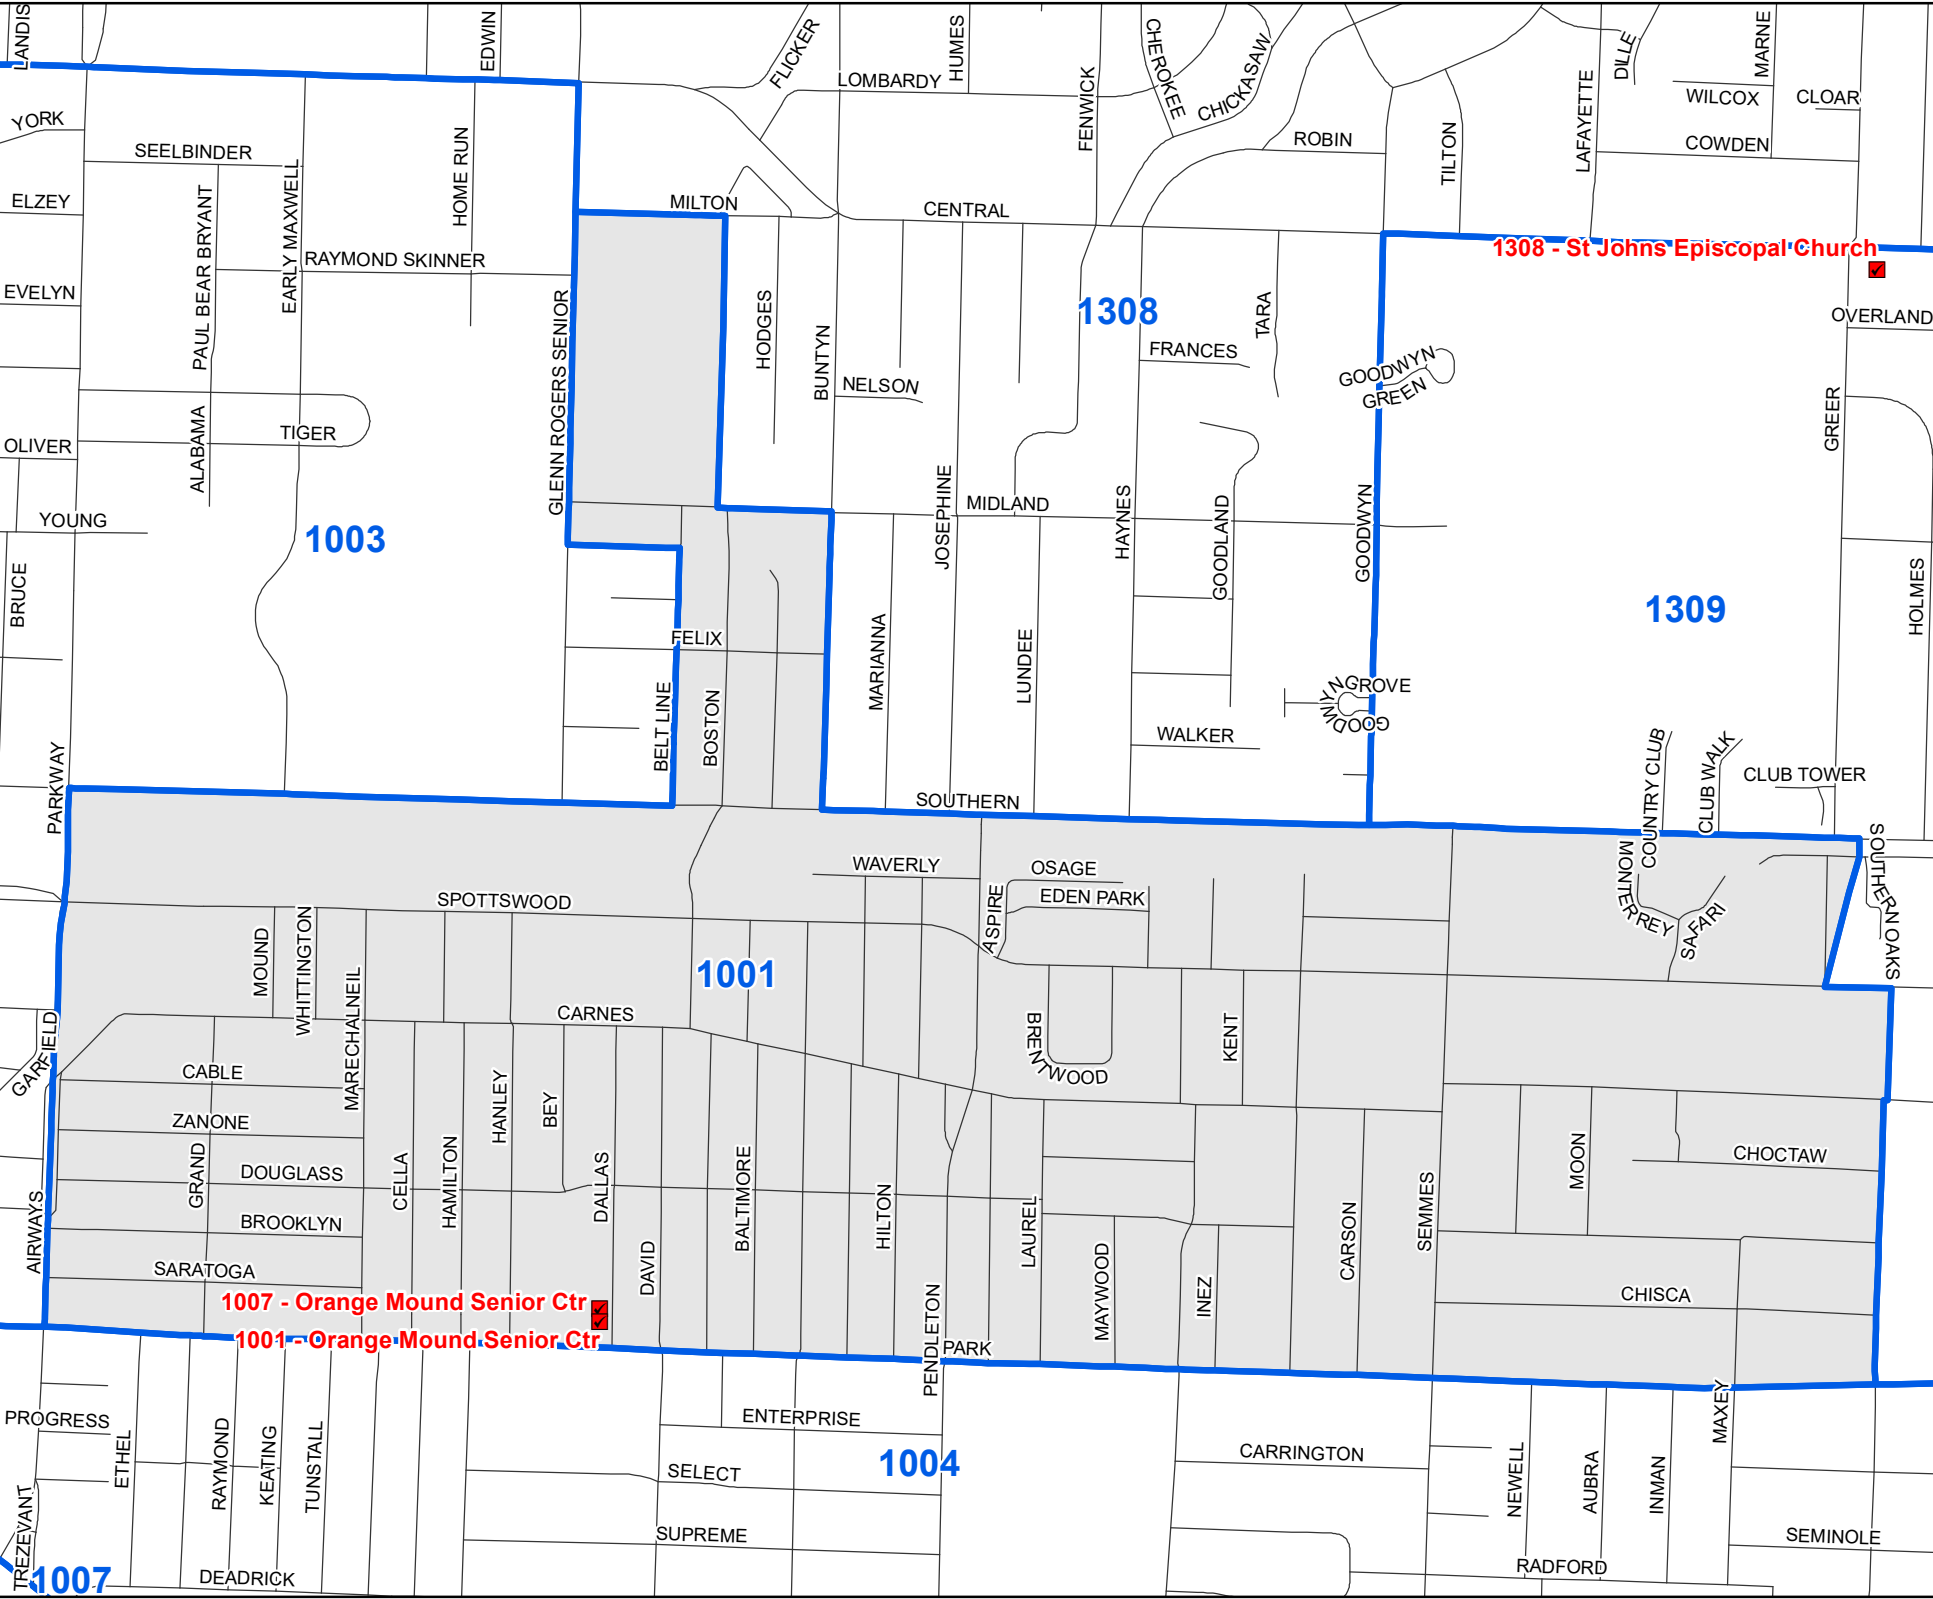

Shelby County TN

MARK LUTTRELL
Chairman

VANECIA KIMBROW
Secretary

PATRICIA POSSELL
FRANK UHLHORN
ANDRE WHARTON
Members

**1001
Precinct
Map**

Legend

 Polling Location

 Precincts

 Streets

Last Updated:
11/18/2025

1308 - St Johns Episcopal Church

1007 - Orange Mound Senior Ctr

1001 - Orange Mound Senior Ctr

1003

1308

1309