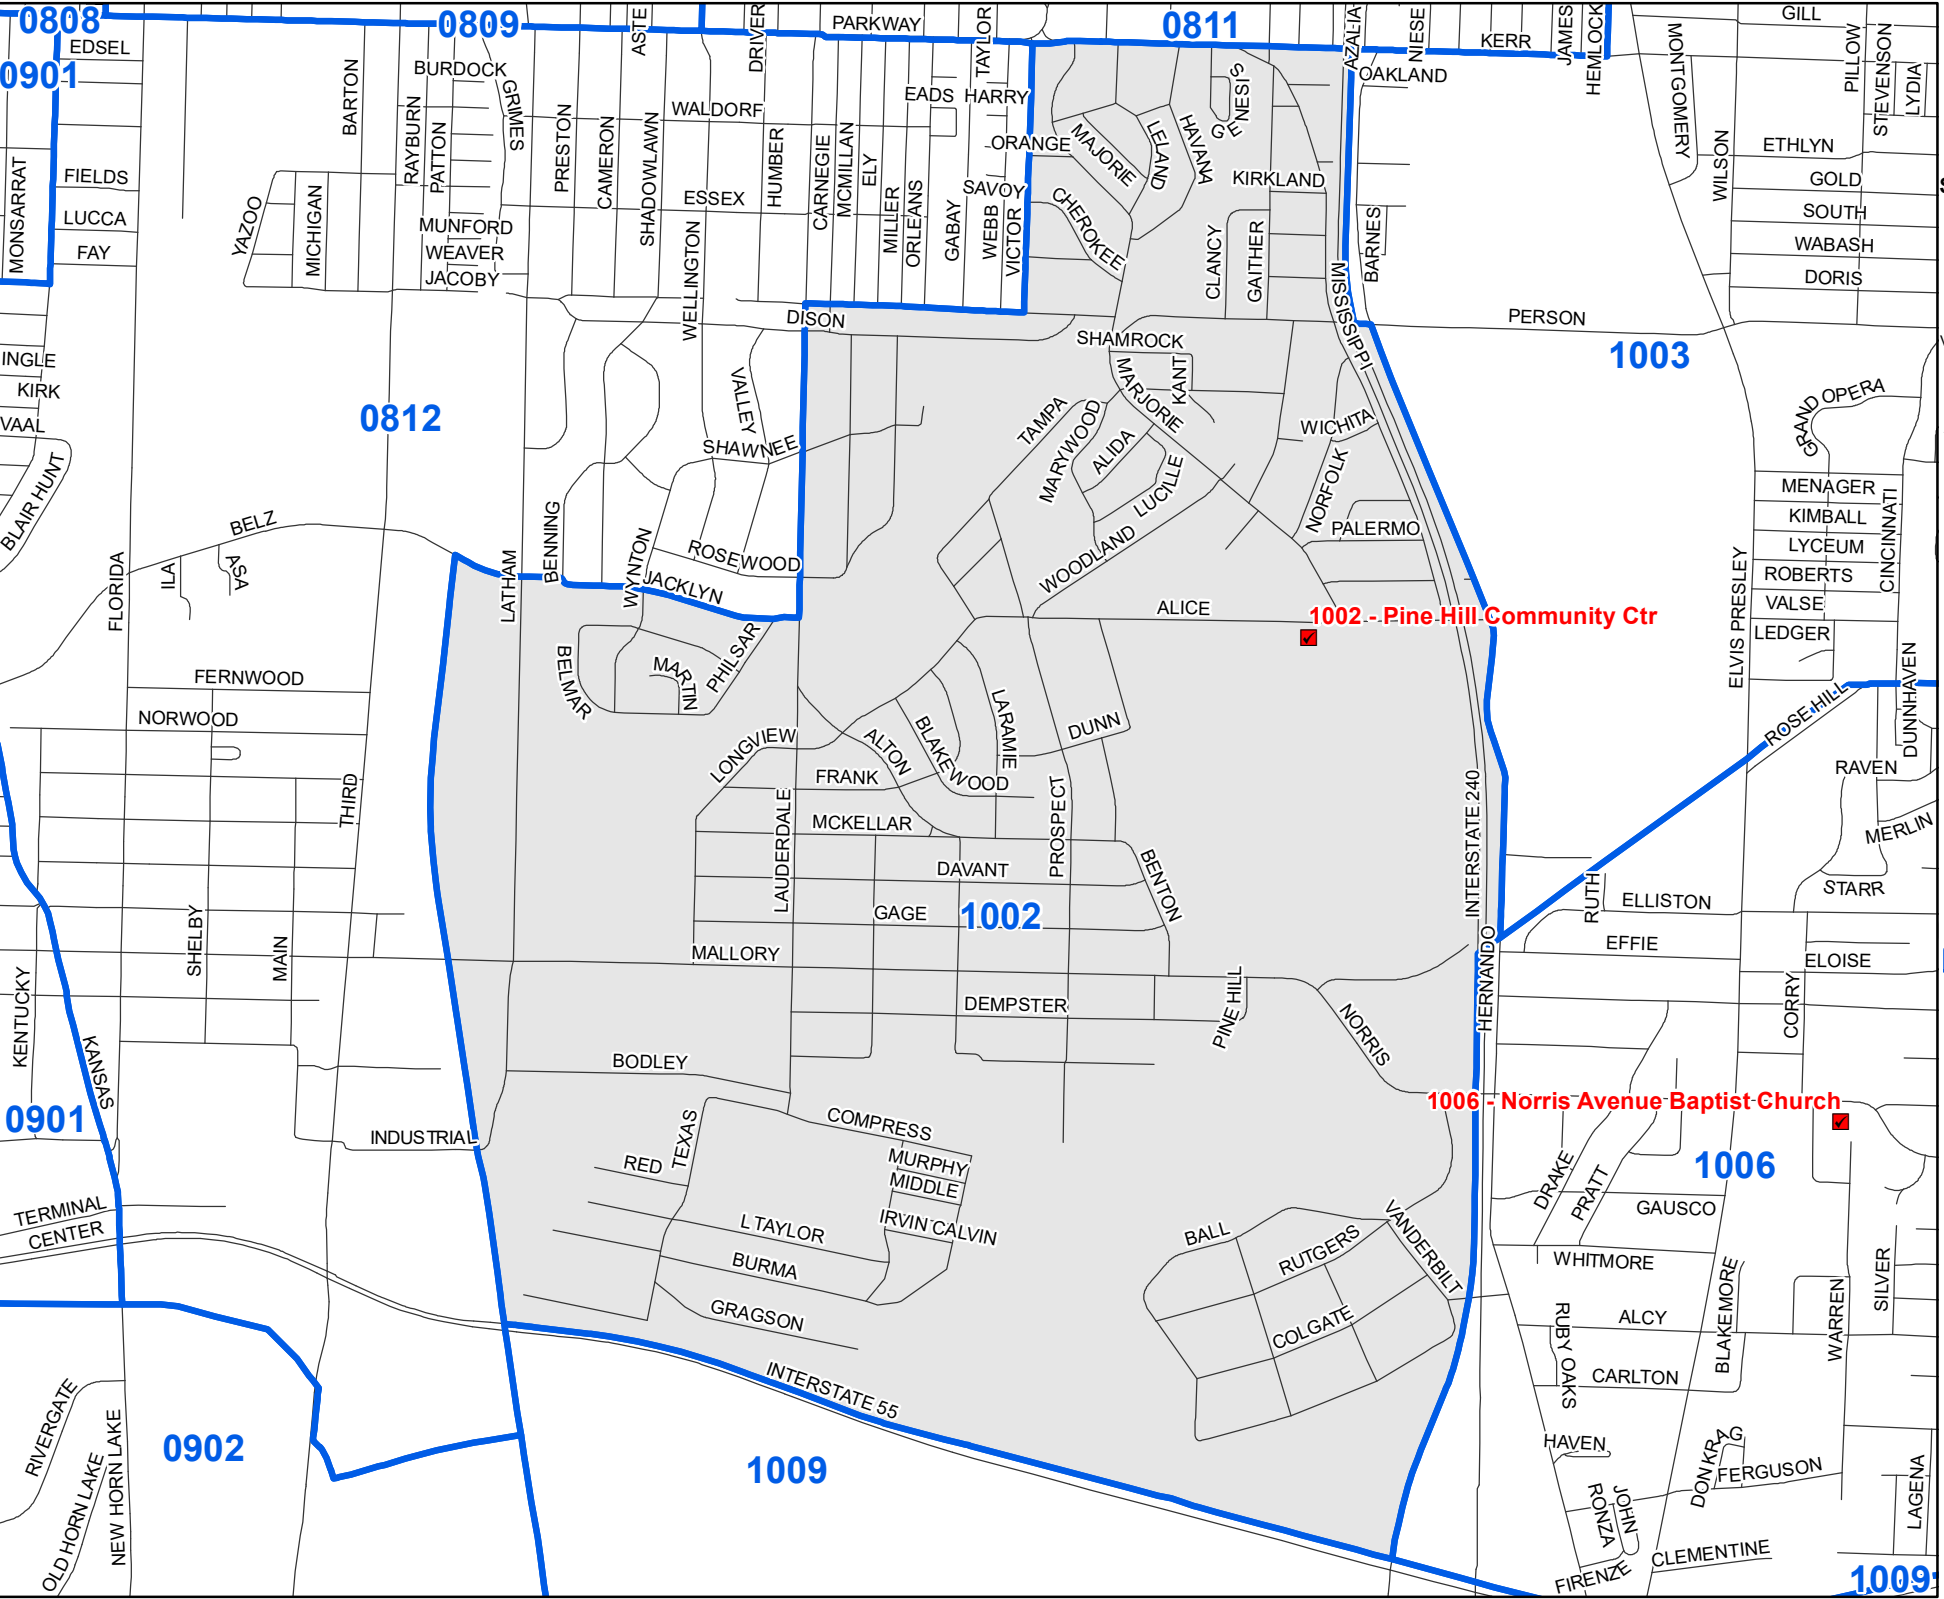

Shelby County TN

MARK LUTTRELL
Chairman

VANECIA KIMBROW
Secretary

PATRICIA POSSEL
FRANK UHLHORN
ANDRE WHARTON
Members

1002 Precinct Map

Legend

- Polling Location
- Precincts
- Streets

Last Updated: 11/18/2025

1002 - Pine Hill Community Ctr

1006 - Norris Avenue Baptist Church