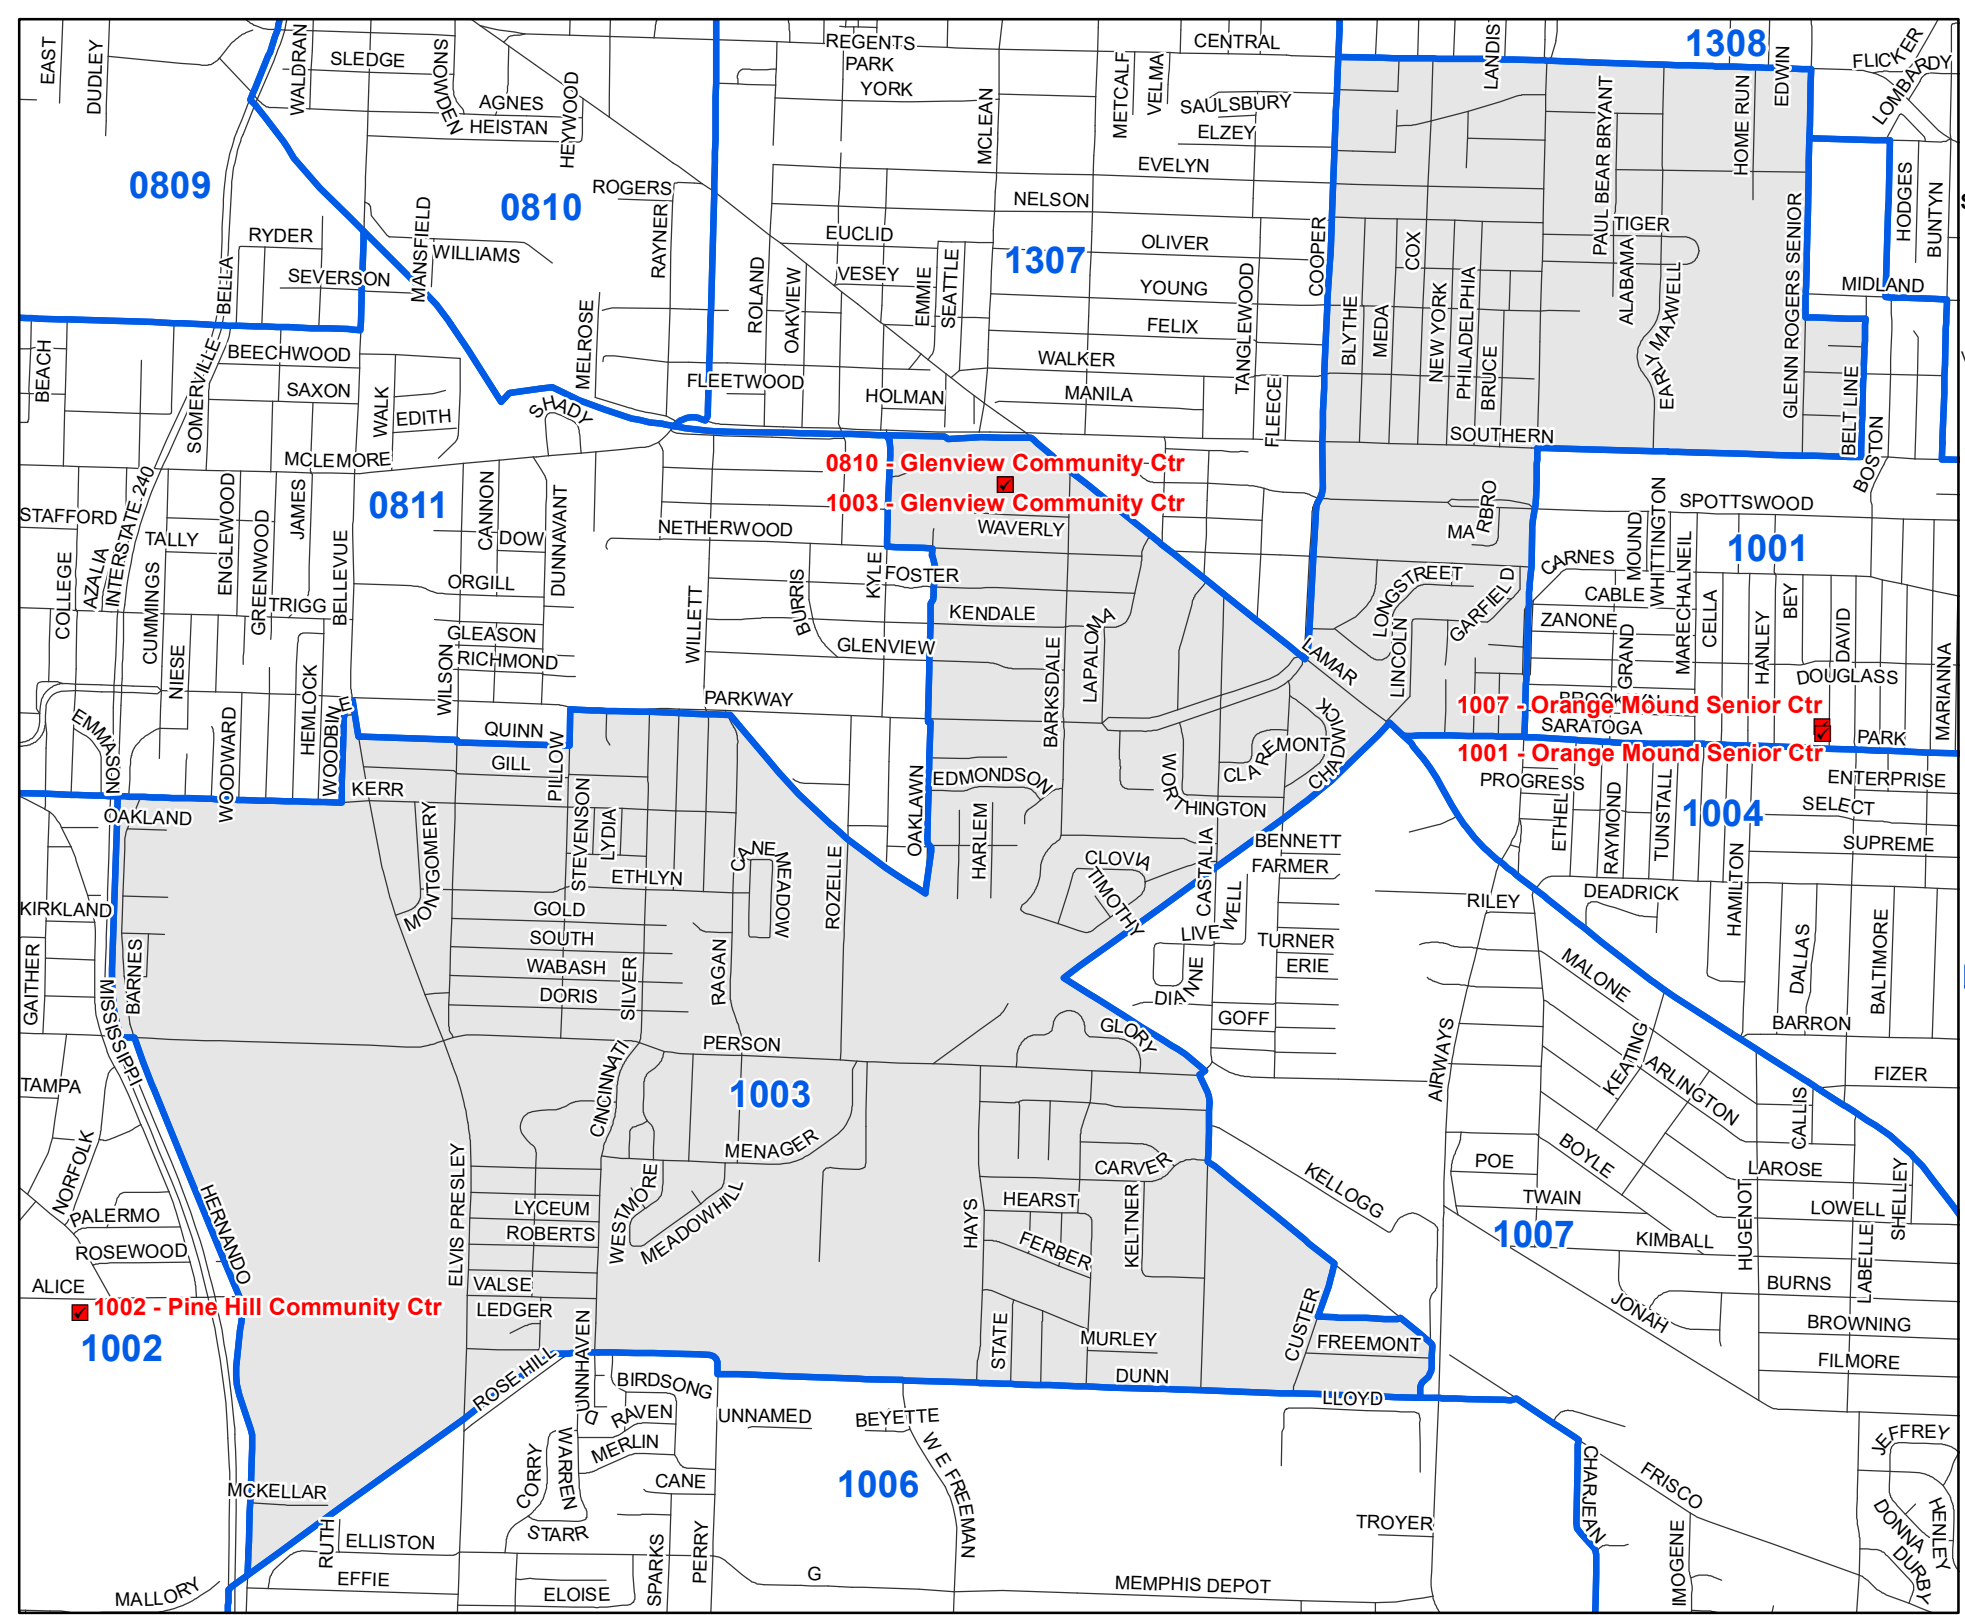

### 1003 Precinct Map

#### Legend

-  Polling Location
-  Precincts
-  Streets

Last Updated:  
11/18/2025

**0810 - Glenview Community Ctr**  
**1003 - Glenview Community Ctr**

**1007 - Orange Mound Senior Ctr**  
**1001 - Orange Mound Senior Ctr**