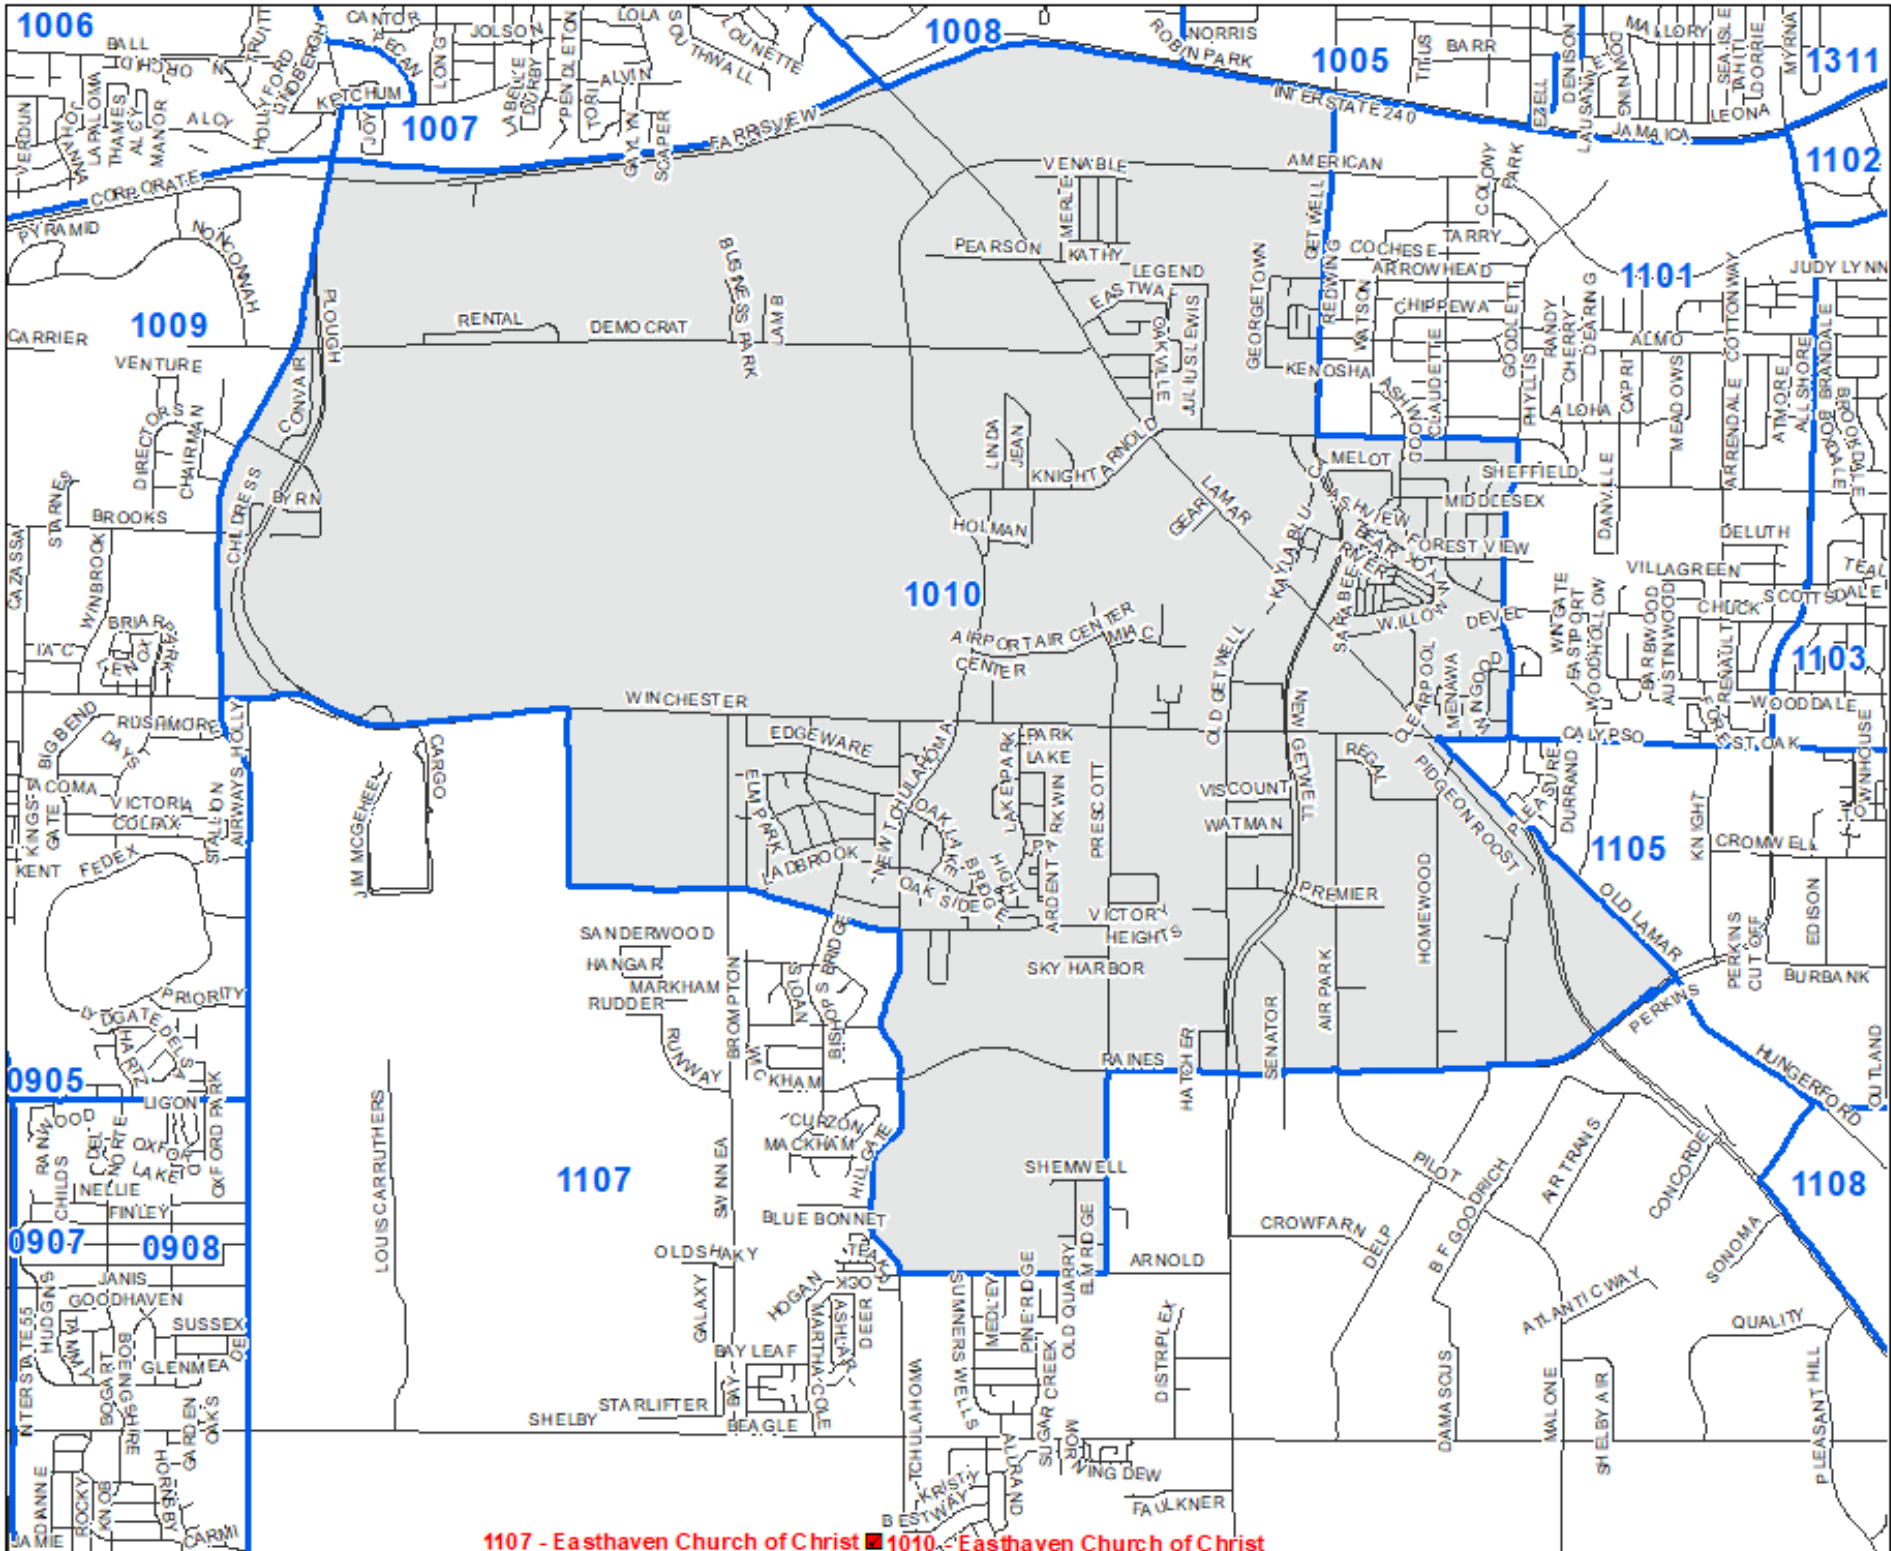

Shelby County TN

MARK LUTTRELL  
Chairman  
VNECIA KIMBROW  
Secretary  
PATRICIA POSSEL  
FRANK UHLHORN  
ANDRE WHARTON  
Members

1010  
Precinct  
Map

Legend

- Polling Location
- Precincts
- Streets

Last Updated:  
11/17/2025

1107 - Easthaven Church of Christ ■ 1010 - Easthaven Church of Christ