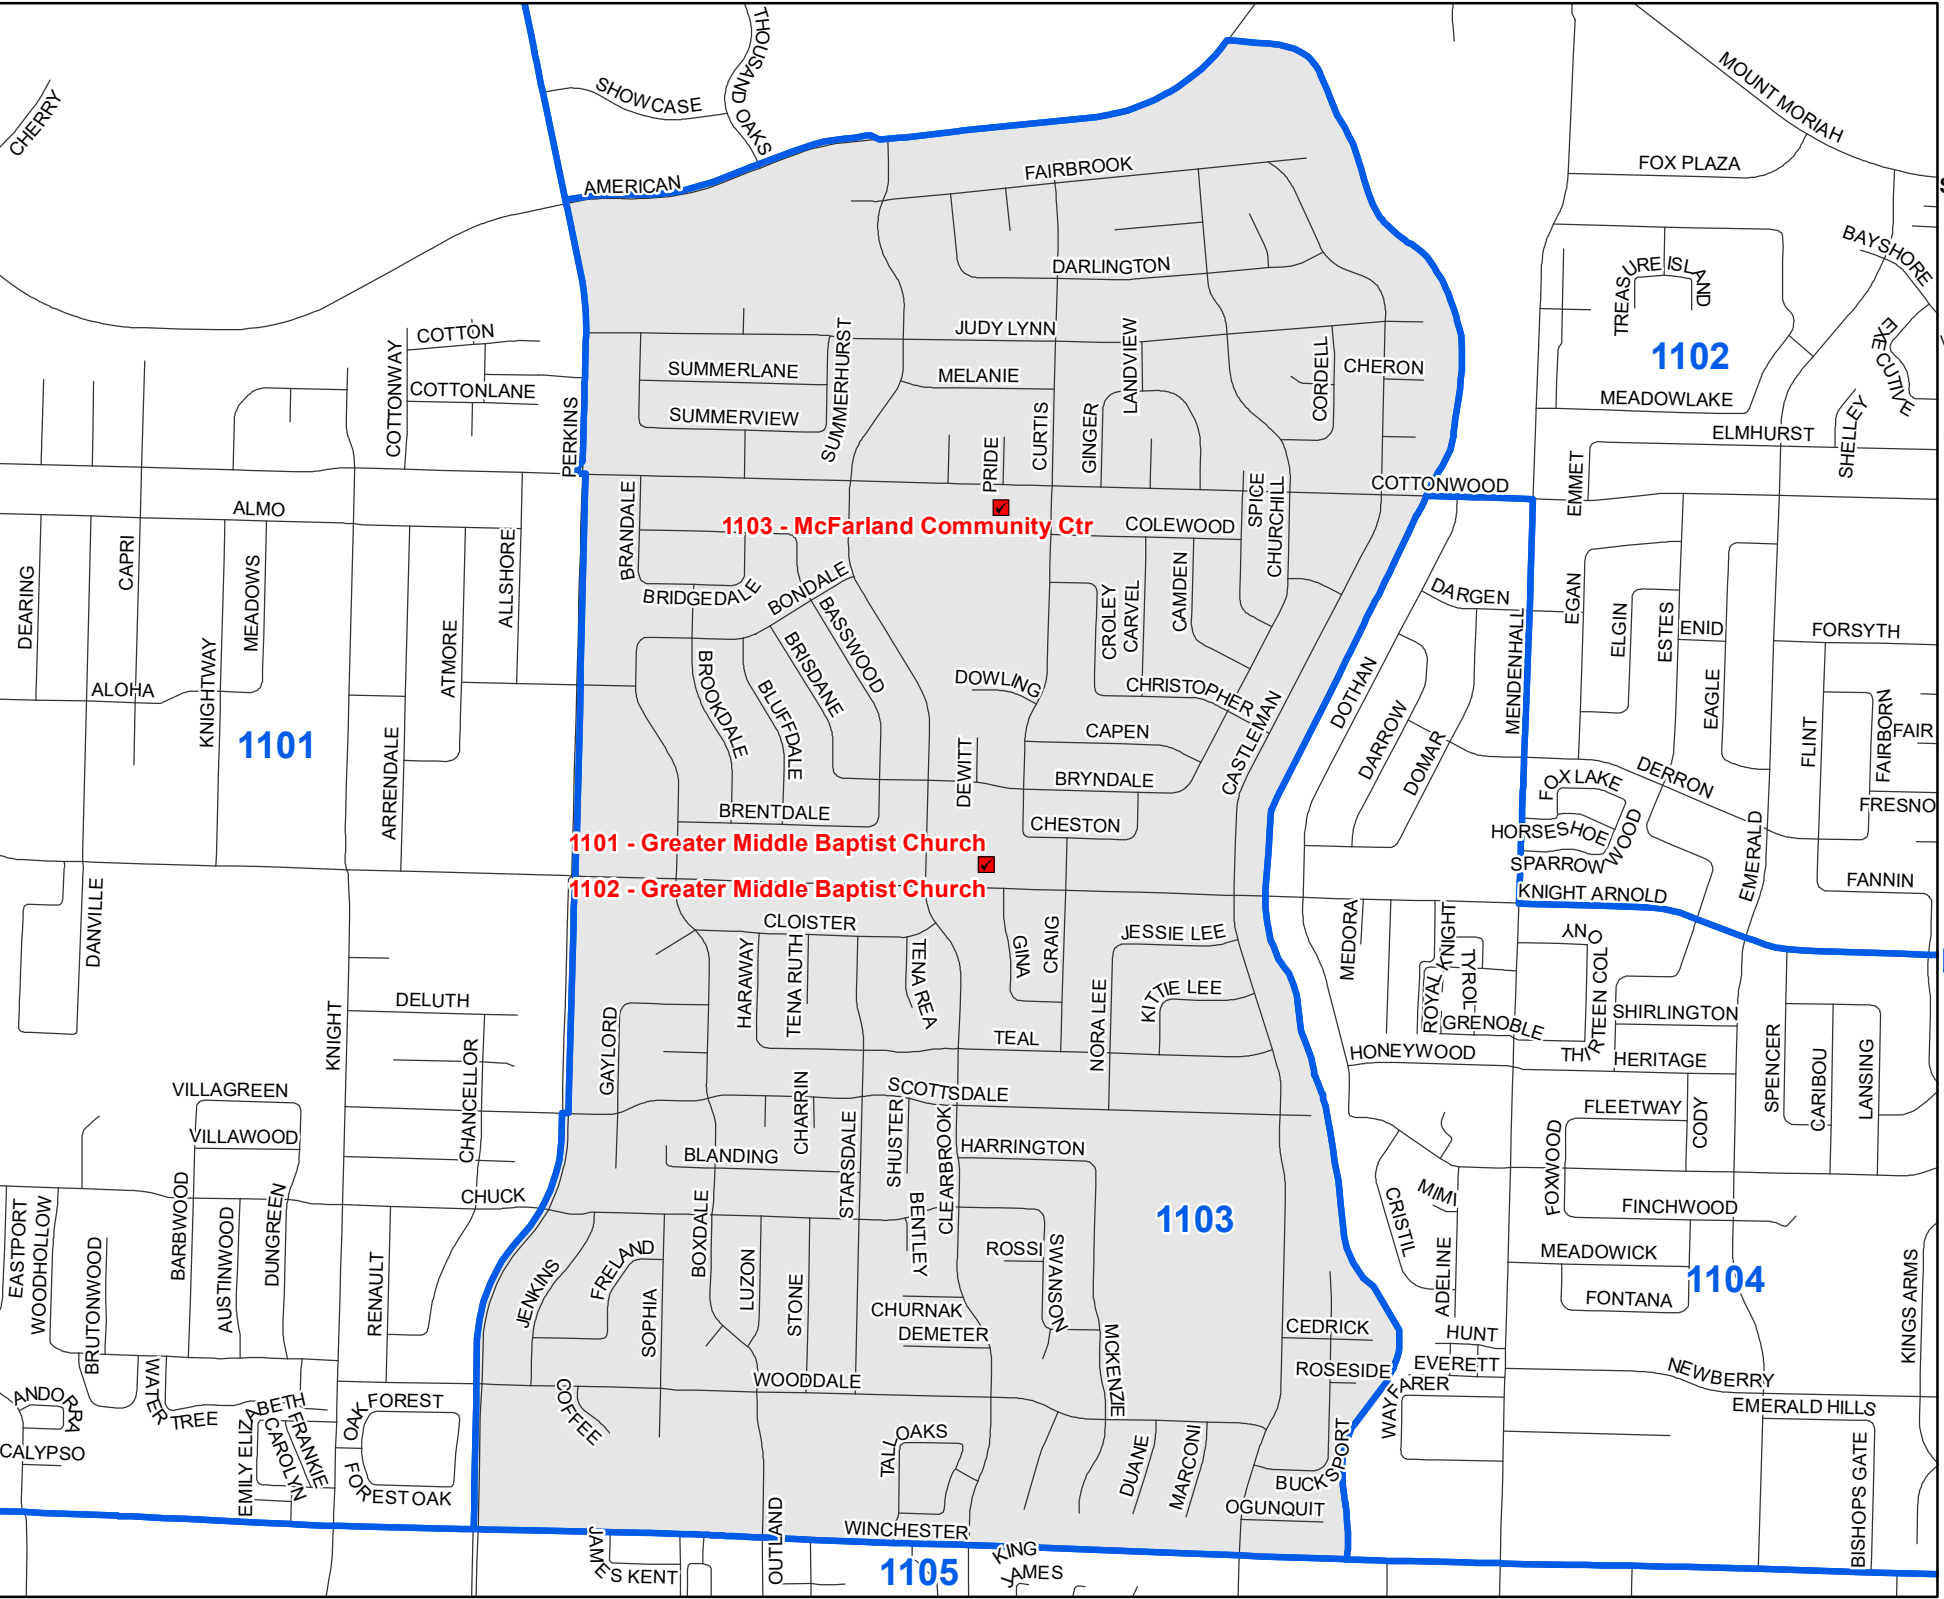

Shelby County
TN

MARK LUTTRELL
Chairman

VANECIA KIMBROW
Secretary

PATRICIA POSSEL
FRANK UHLHORN
ANDRE WHARTON
Members

1103 Precinct Map

Legend

-  Polling Location
-  Precincts
-  Streets

Last Updated:
11/18/2025

1101

1102

1103

1104

1103 - McFarland Community Ctr

1101 - Greater Middle Baptist Church

1102 - Greater Middle Baptist Church

1105