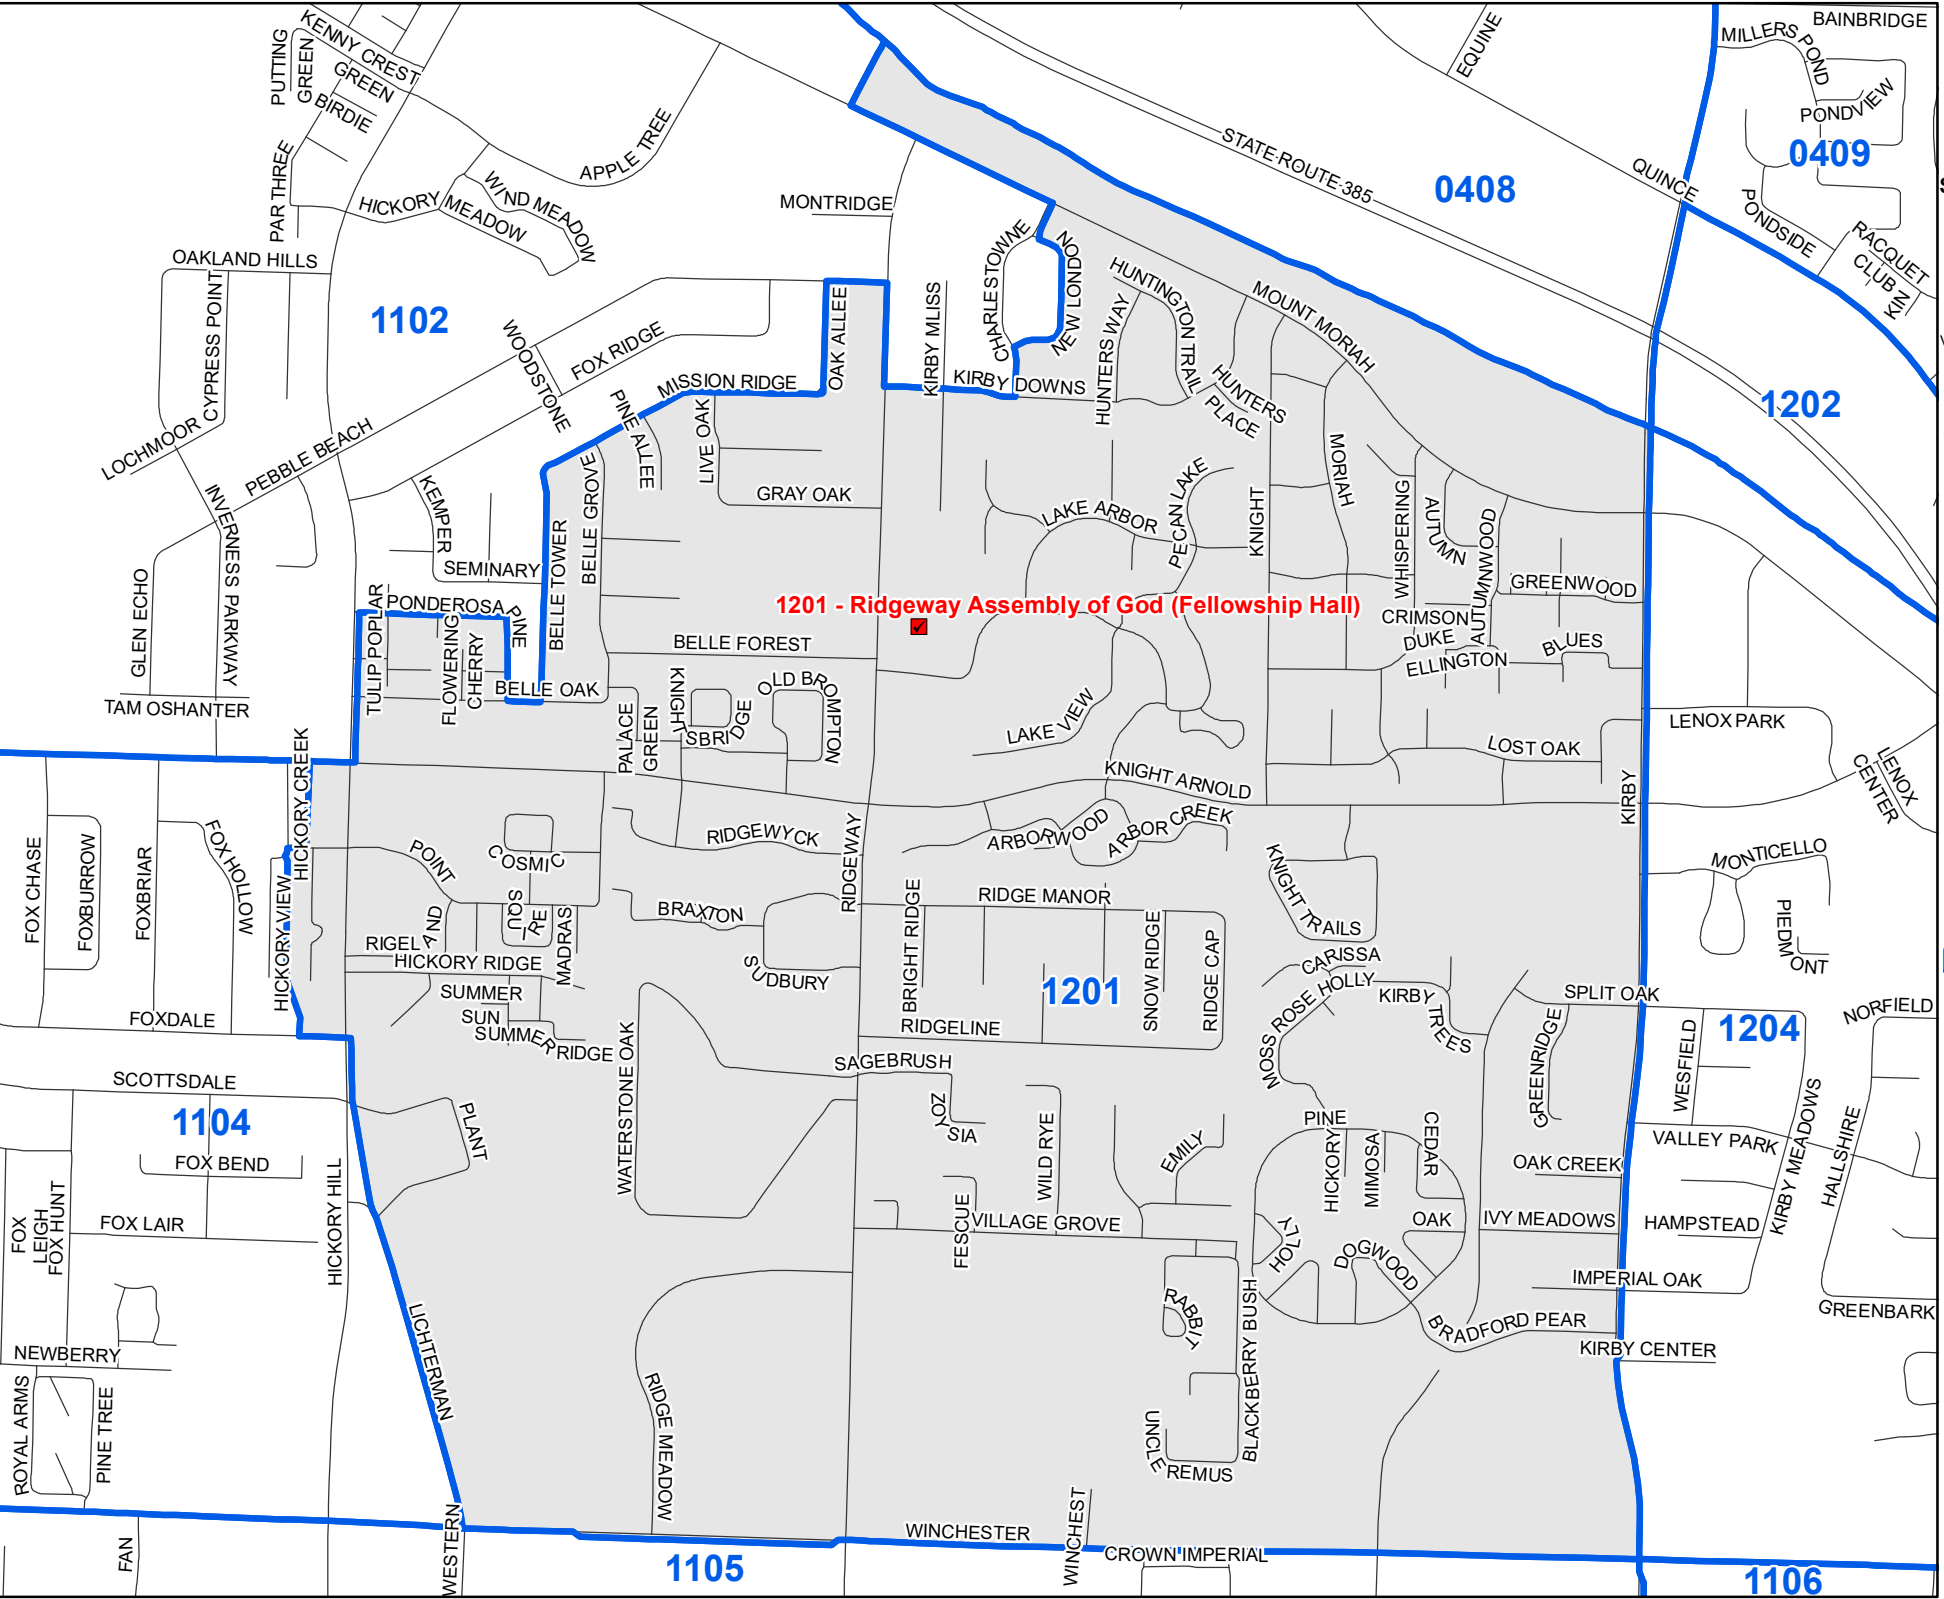

Shelby County
TN

MARK LUTTRELL
Chairman

VANECIA KIMBROW
Secretary

PATRICIA POSSEL
FRANK UHLHORN
ANDRE WHARTON
Members

1201 Precinct Map

Legend

-  Polling Location
-  Precincts
-  Streets

Last Updated:
11/18/2025

1201 - Ridgeway Assembly of God (Fellowship Hall)