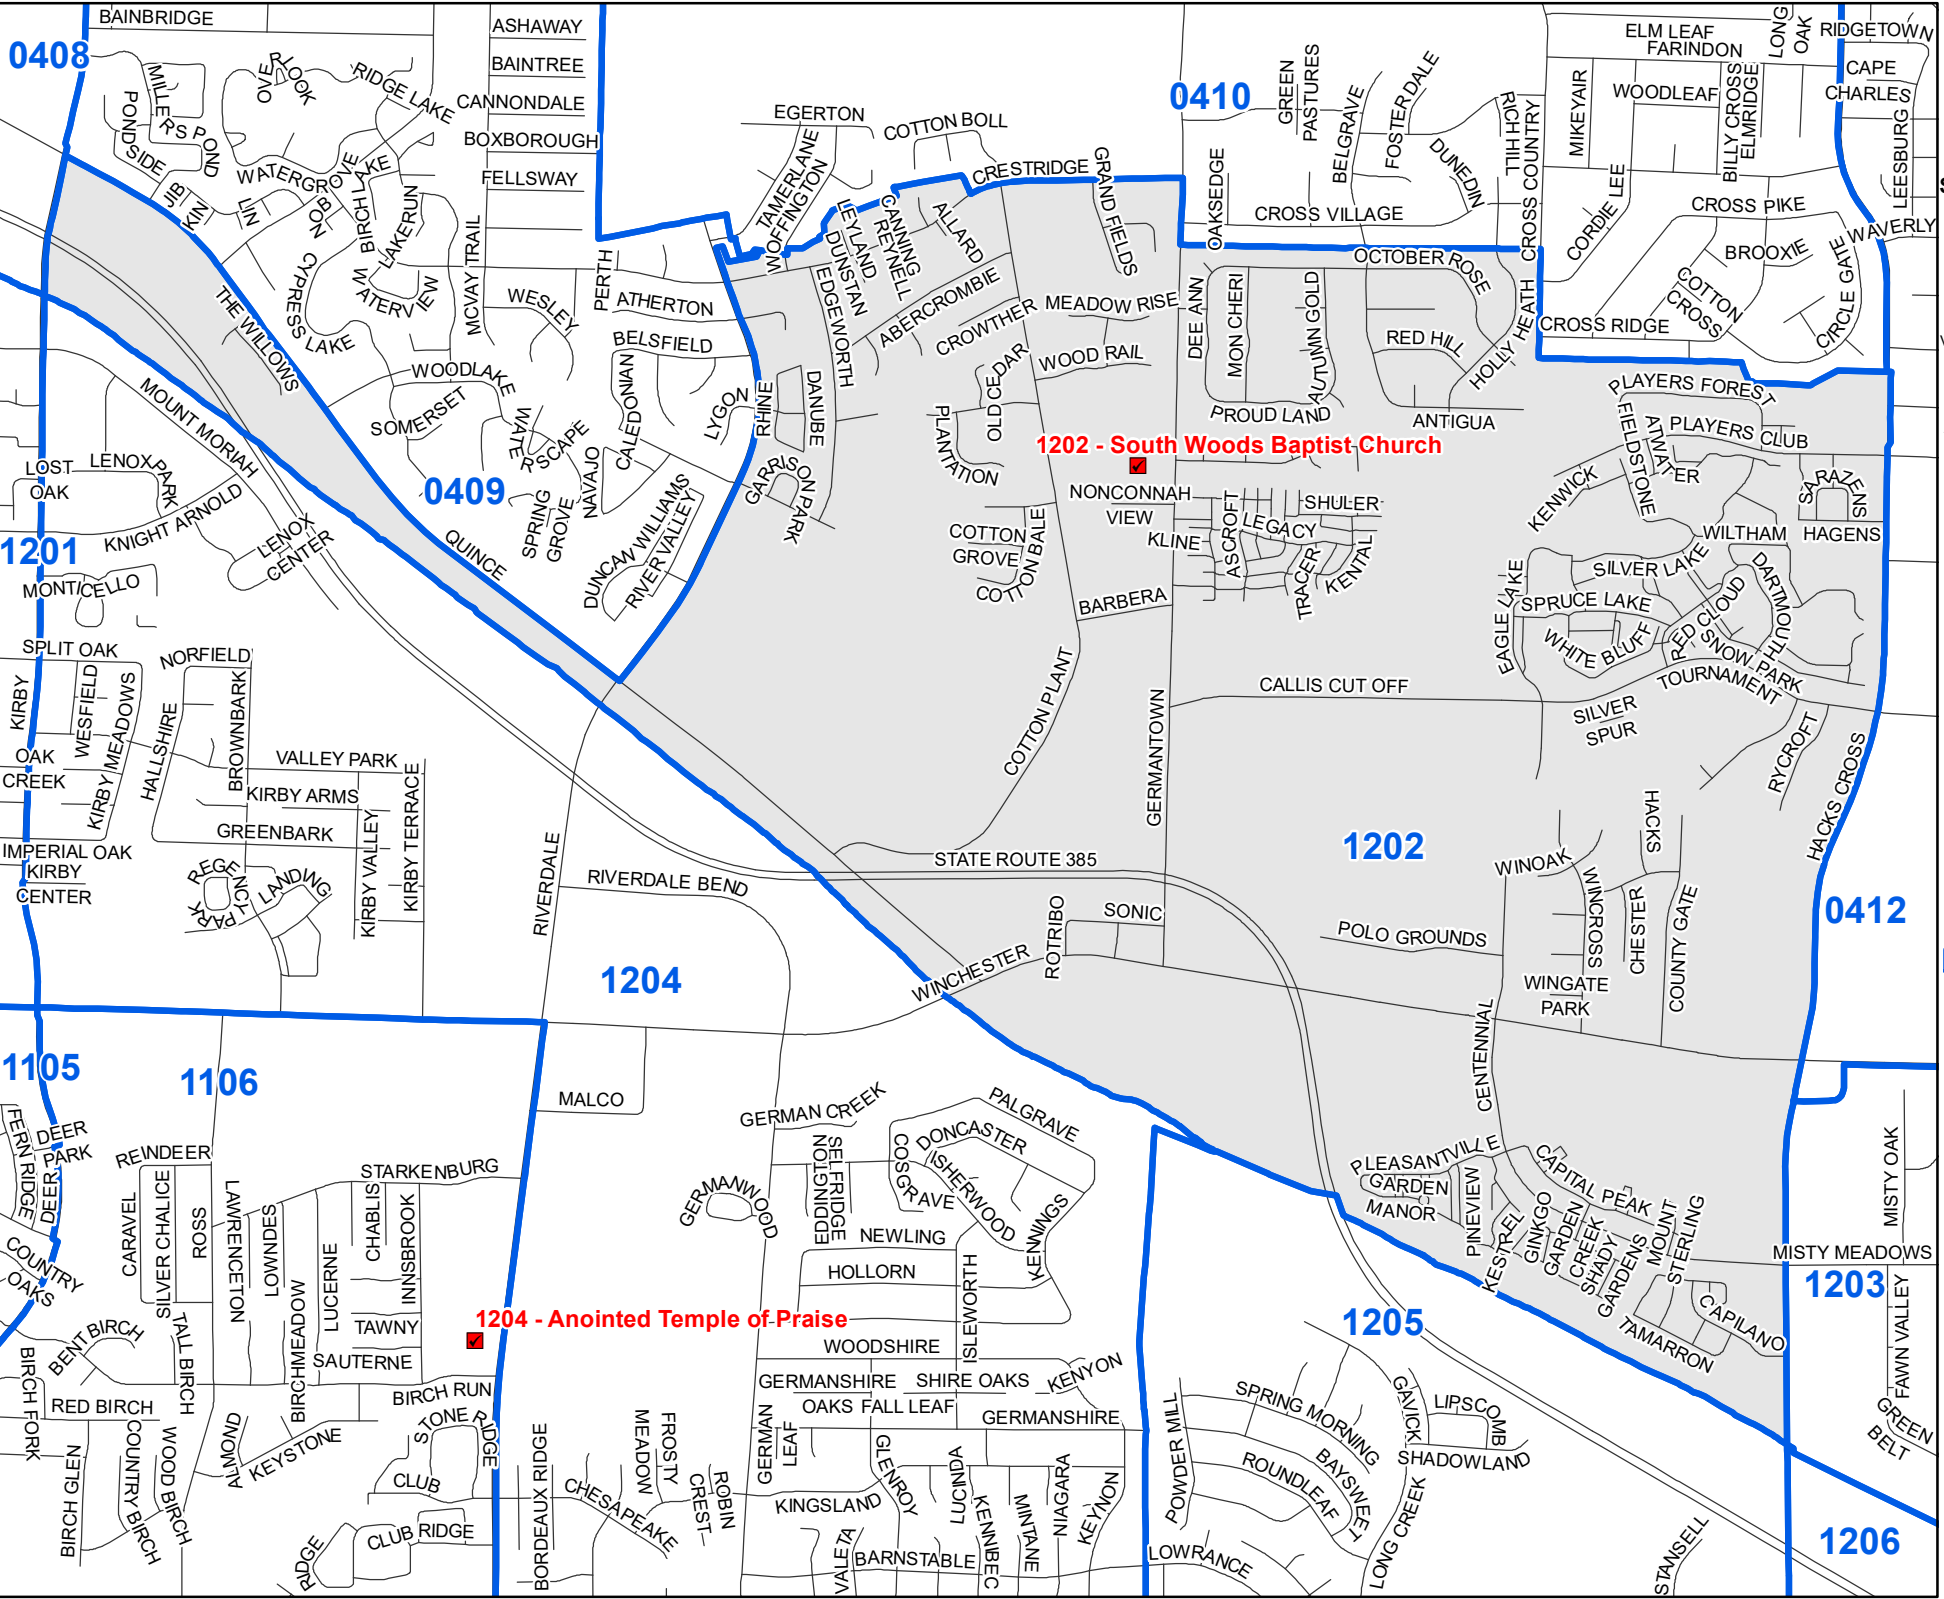

Shelby County TN

MARK LUTTRELL
Chairman

VANECIA KIMBROW
Secretary

PATRICIA POSSEL
FRANK UHLHORN
ANDRE WHARTON
Members

1202 Precinct Map

Legend

- Polling Location
- Precincts
- Streets

Last Updated:
11/18/2025

1202 - South Woods Baptist Church

1204 - Anointed Temple of Praise