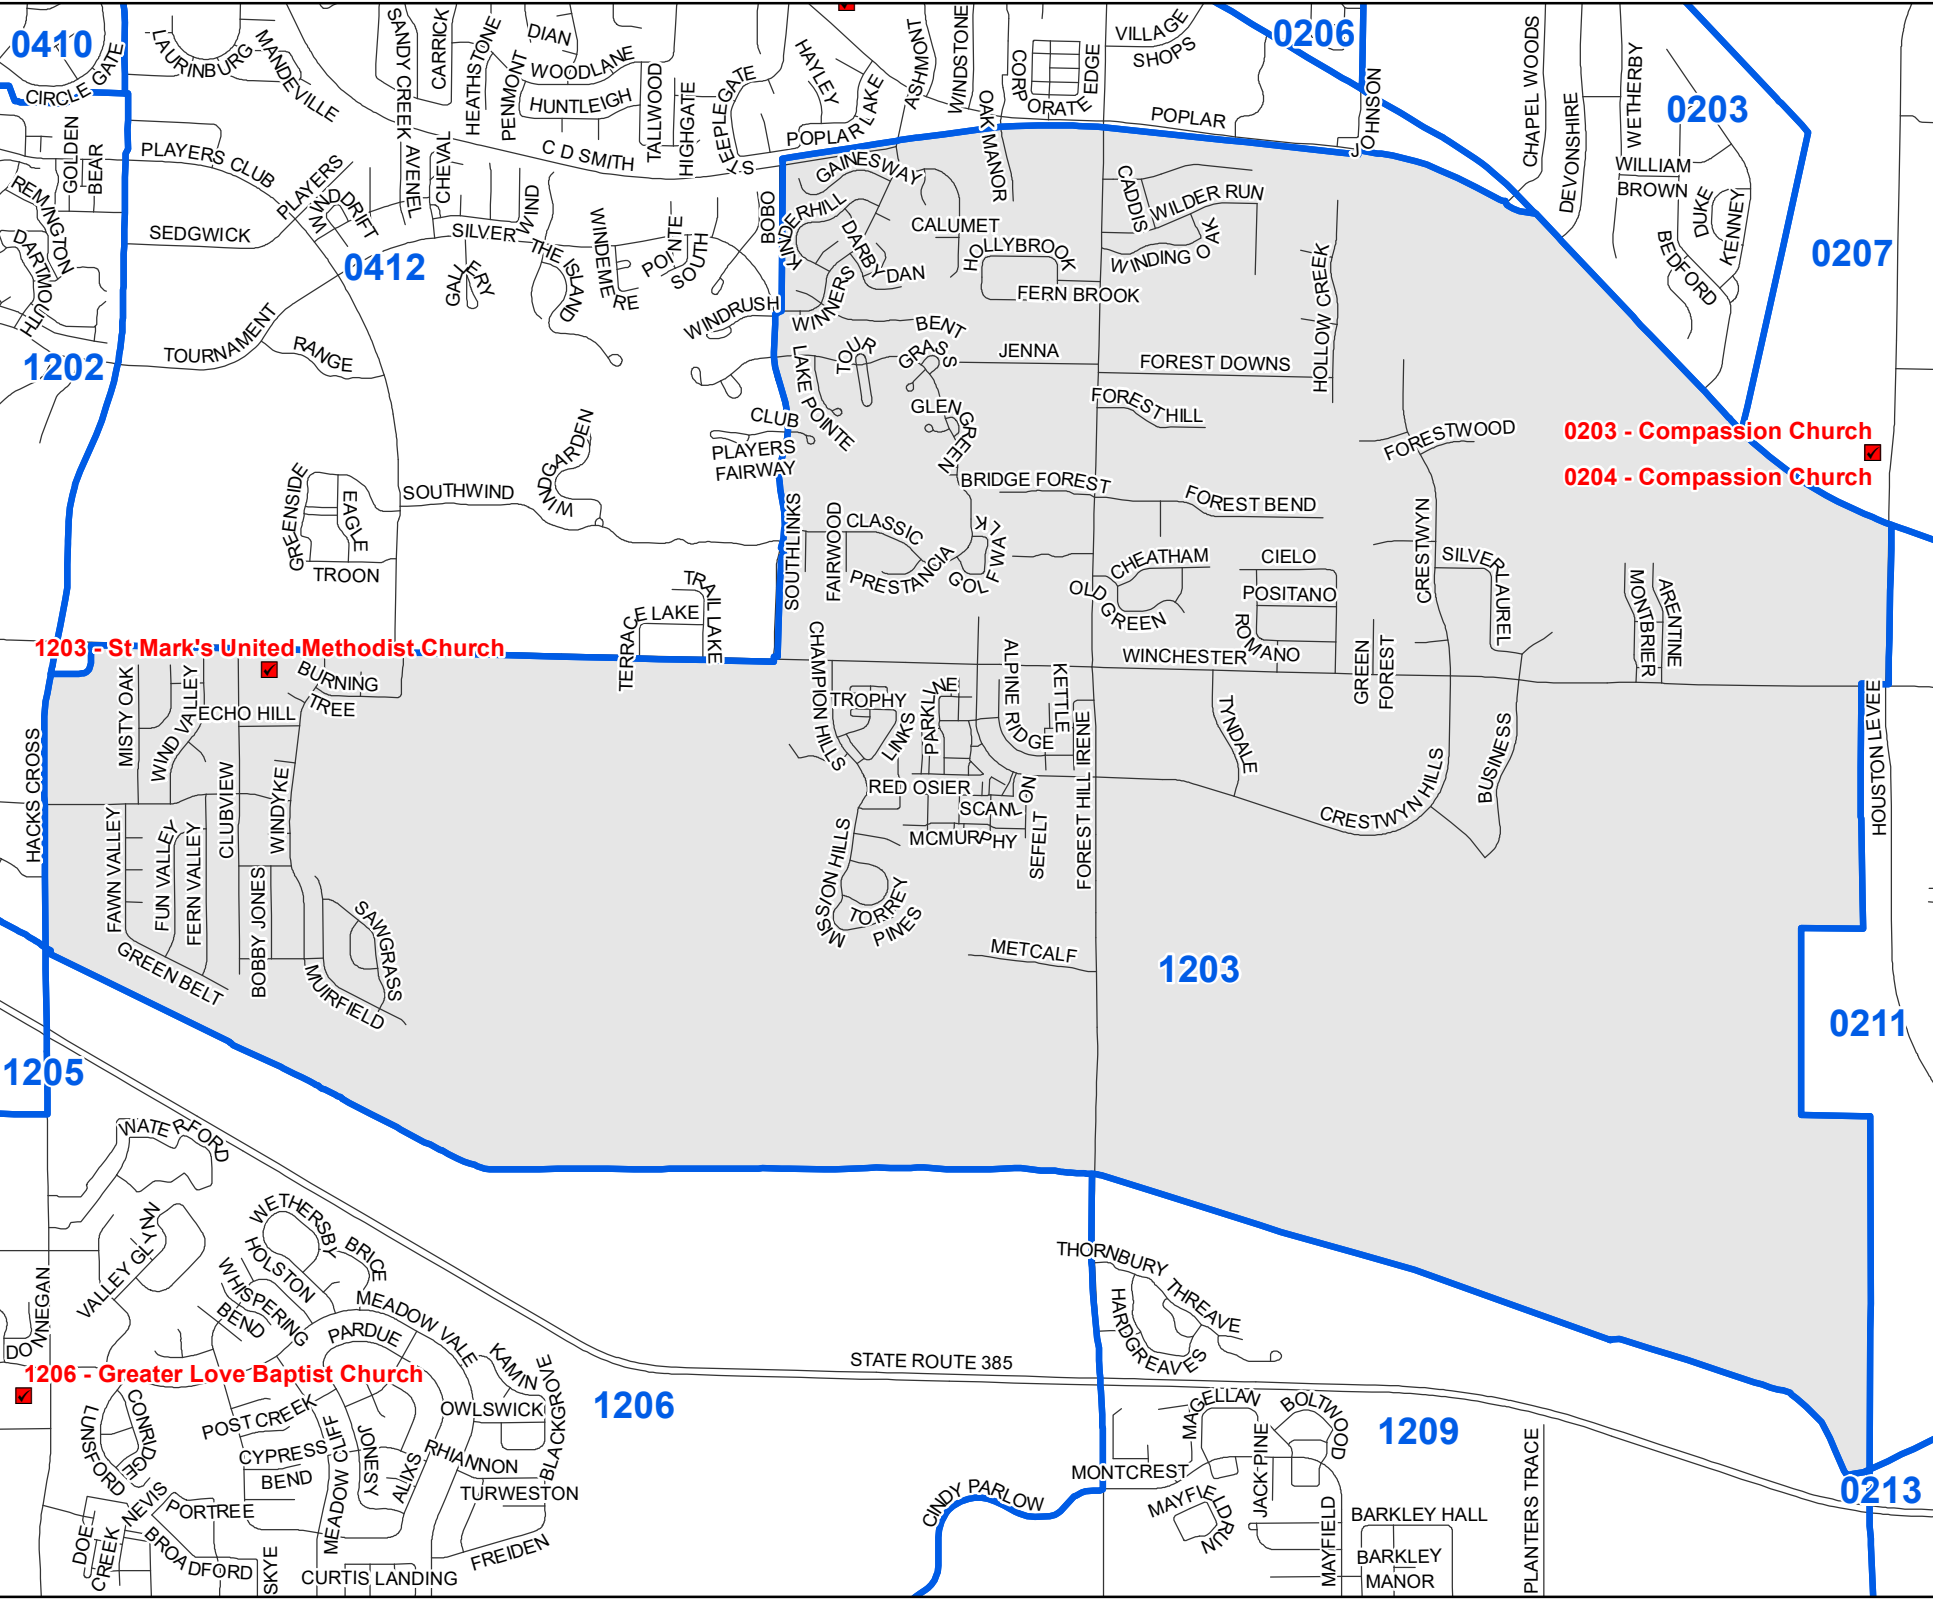

Shelby County TN

MARK LUTTRELL
Chairman

VANECIA KIMBROW
Secretary

PATRICIA POSSELL
FRANK UHLHORN
ANDRE WHARTON
Members

**1203
Precinct
Map**

Legend

- Polling Location
- Precincts
- Streets

Last Updated:
11/18/2025

1203 - St Mark's United Methodist Church

1203 - Compassion Church

1204 - Compassion Church

1206 - Greater Love Baptist Church