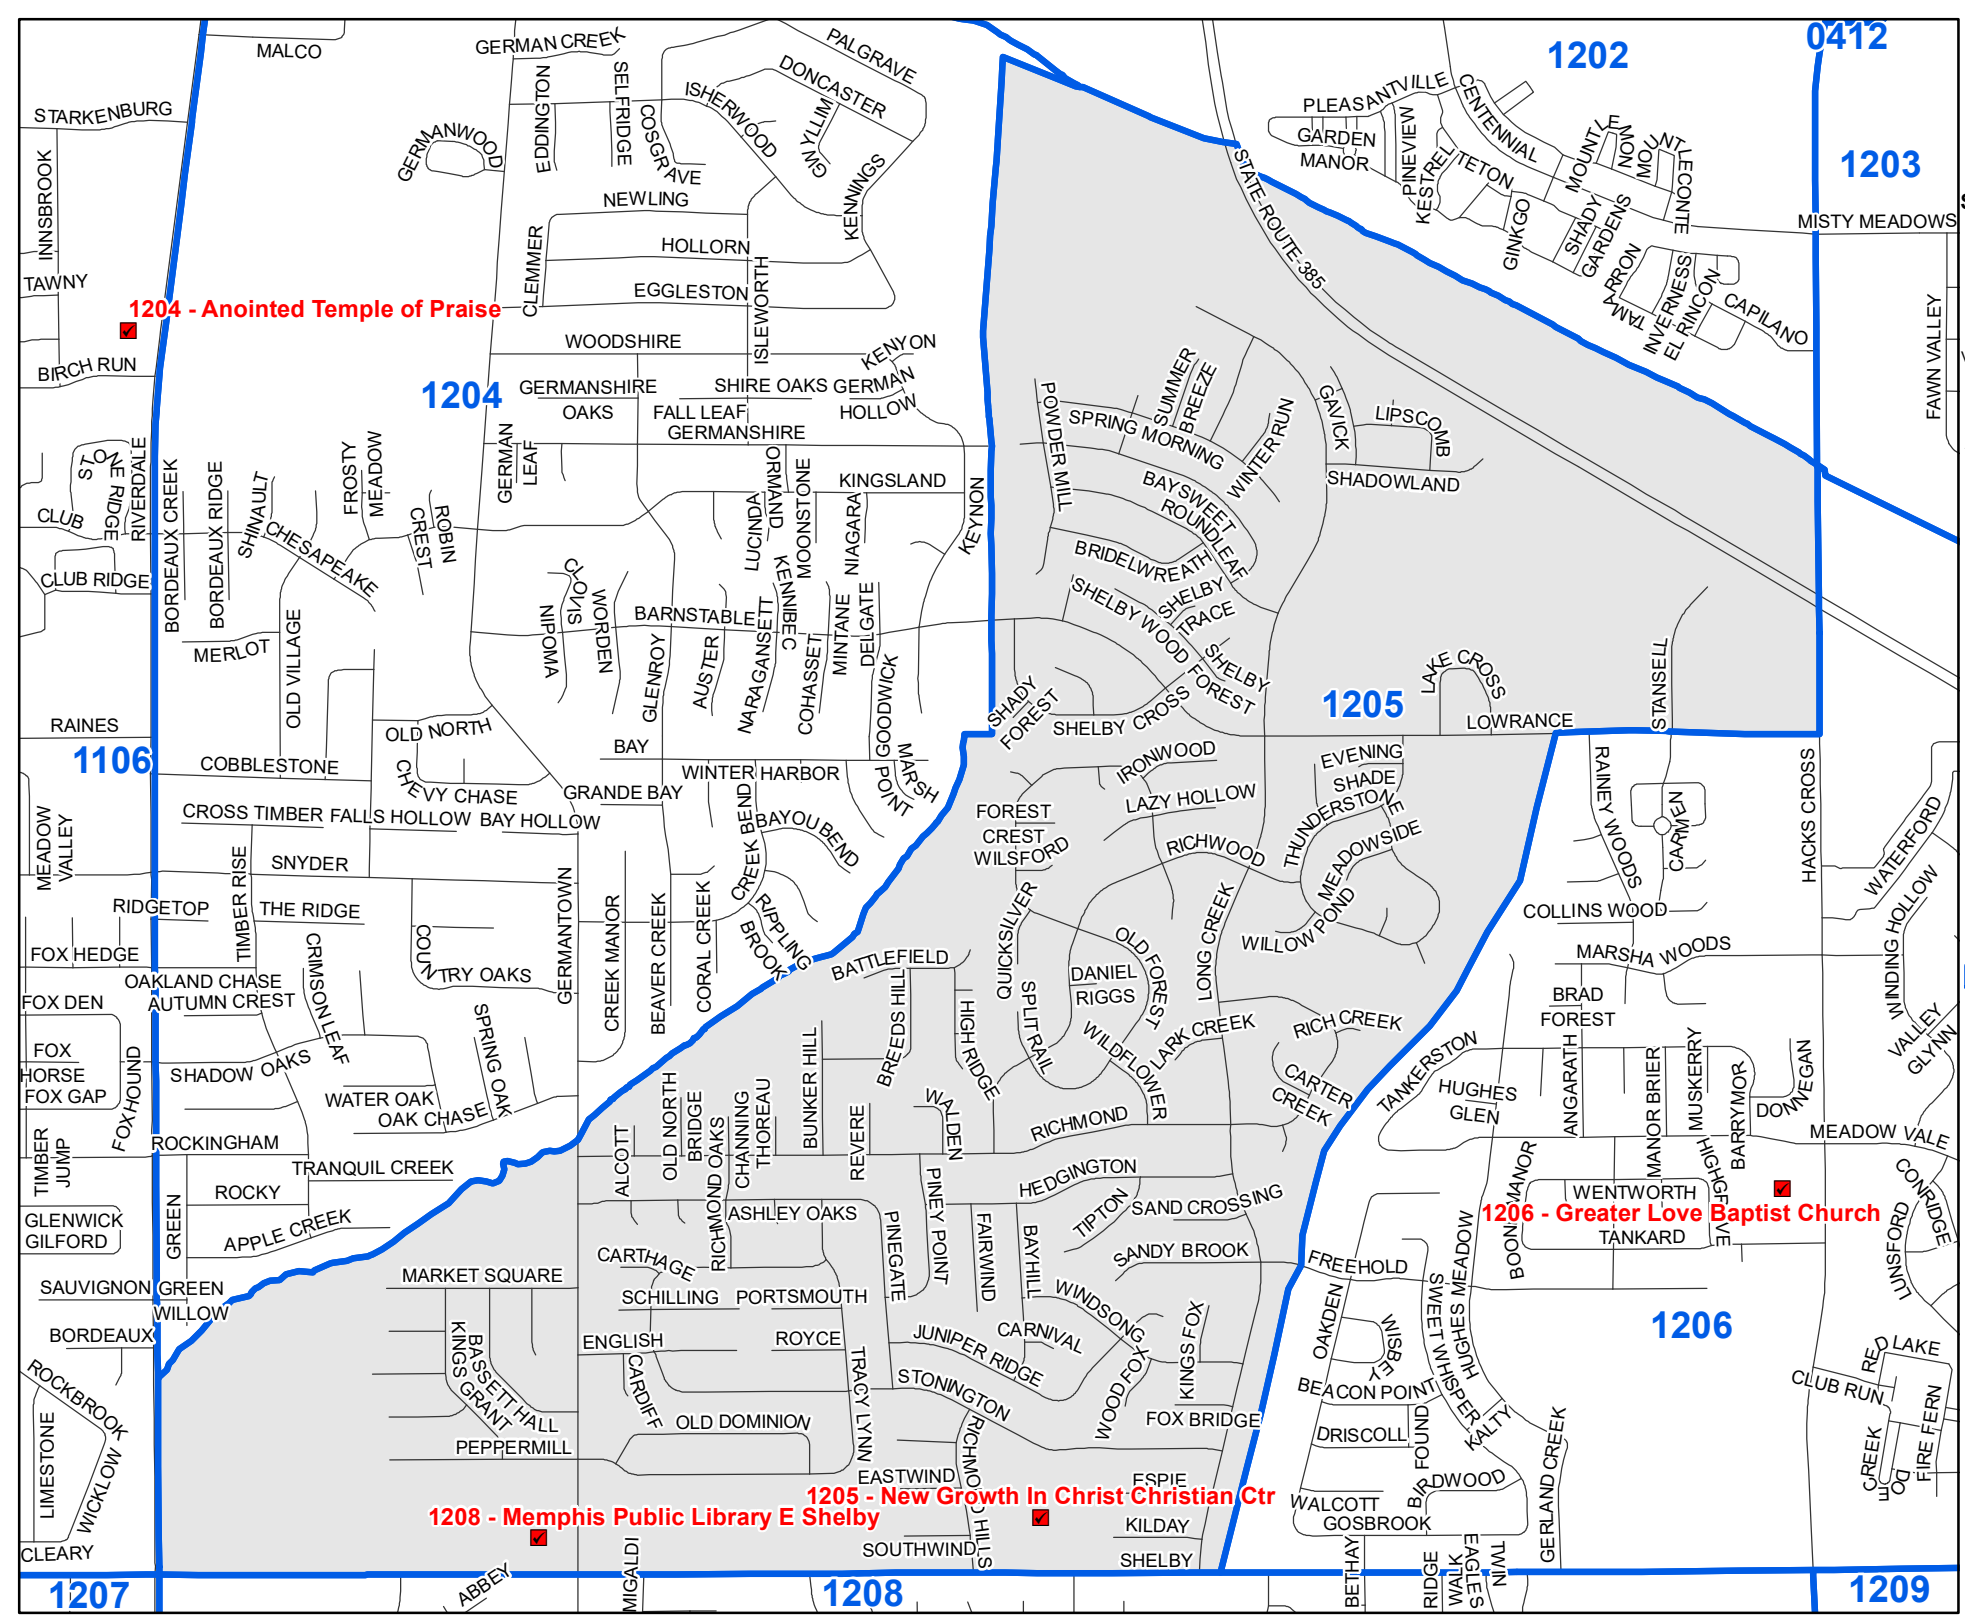

Shelby County
TN

MARK LUTTRELL
Chairman

VANECIA KIMBROW
Secretary

PATRICIA POSSEL
FRANK UHLHORN
ANDRE WHARTON
Members

1205 Precinct Map

Legend

-  Polling Location
-  Precincts
-  Streets

Last Updated:
11/18/2025

1204 - Anointed Temple of Praise

1204

1205

1206 - Greater Love Baptist Church

1206

1205 - New Growth In Christ Christian Ctr

1208 - Memphis Public Library E Shelby

1208

1209

1106

1202

0412

1203

1207