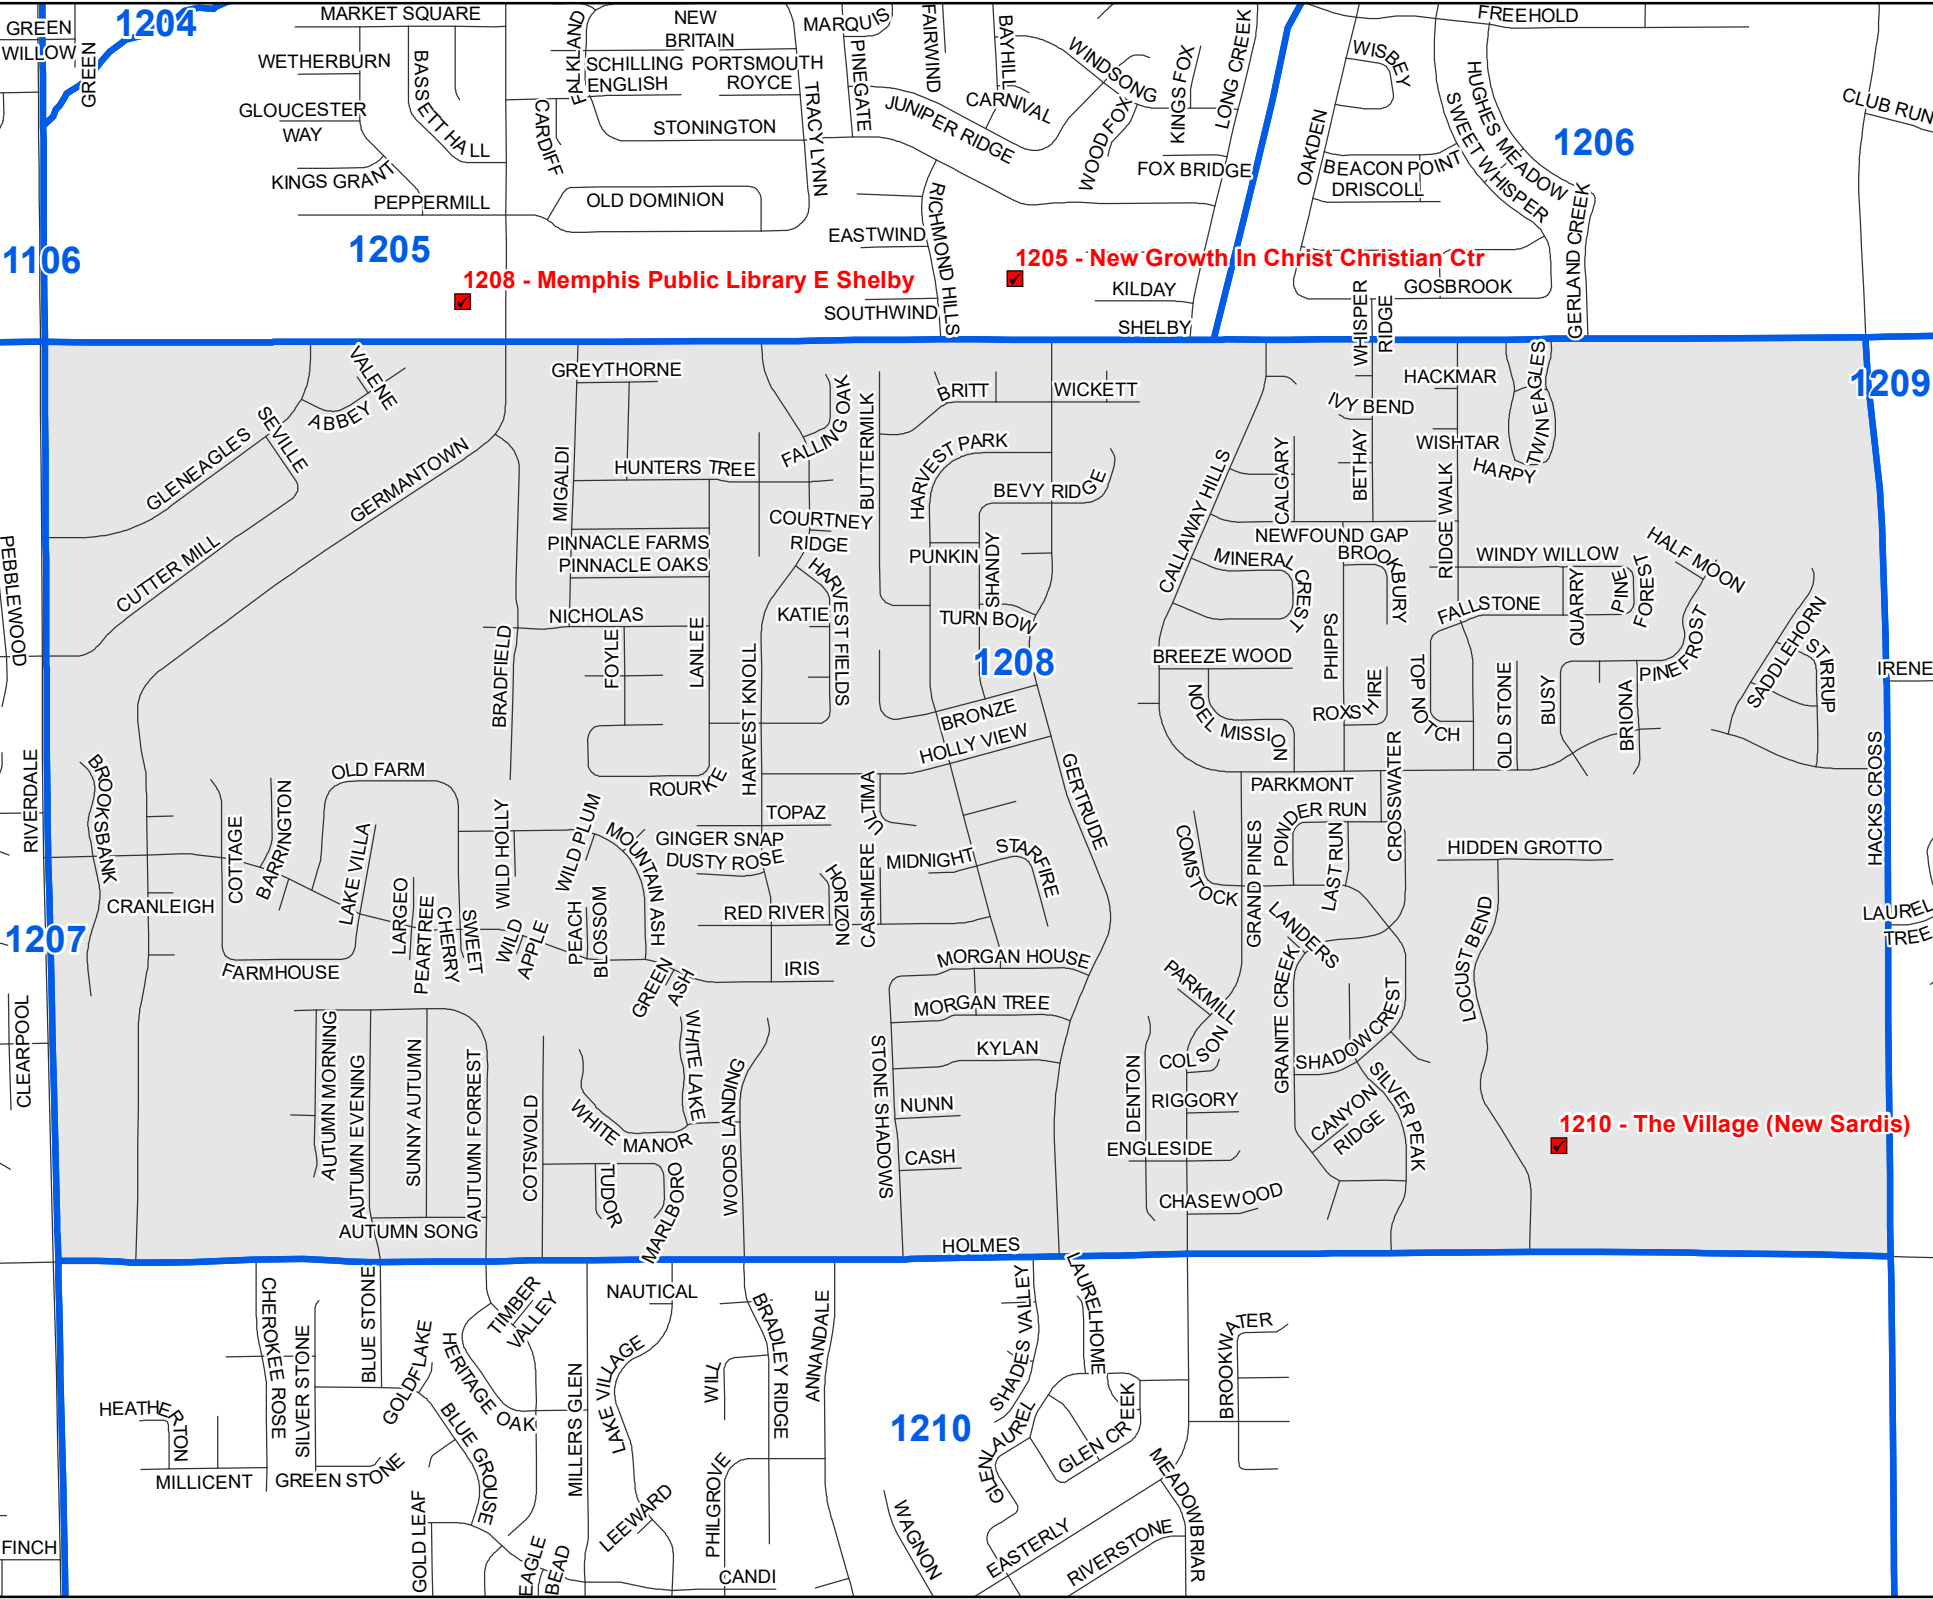

### 1208 Precinct Map

#### Legend

- Polling Location
- Precincts
- Streets

Last Updated:  
11/18/2025

GREEN WILLOW  
GREEN  
1204  
1106  
1205  
1207  
1208  
1209  
1210

MARKET SQUARE  
WETHERBURN  
GLOUCESTER WAY  
KINGS GRANT  
PEPPERMILL  
BASSETT HALL  
CARDIFF  
FALKLAND  
NEW BRITAIN  
SCHILLING  
PORTSMOUTH ENGLISH  
ROYCE  
STONINGTON  
TRACY LYNN  
MARQUIS  
PINEGATE  
FARWIND  
BAYHILL  
WINDSONG  
WOOD FOX  
KINGS FOX  
LONG CREEK  
WISBEY  
FREEHOLD  
HUGHES MEADOW  
SWEET WHISPER  
1206  
OAKDEN  
BEACON POINT  
DRISCOLL  
GOSBROOK  
WHISPER RIDGE  
GERLAND CREEK  
KILDAY  
SHELBY  
SOUTHWIND  
EASTWIND  
RICHMOND HILLS  
CLUB RUN  
GREYTHORNE  
BRITT  
WICKETT  
HACKMAR  
IVY BEND  
WISHTAR  
HARRY  
TWIN EAGLES  
HUNTERS TREE  
FALLING OAK  
BUTTERMILK  
HARVEST PARK  
BEVY RIDGE  
COURTNEY RIDGE  
PUNKIN  
SHANDY  
TURN BOW  
CALLAWAY HILLS  
CALGARY  
BETHAY  
RIDGE WALK  
WINDY WILLOW  
HALF MOON  
NICHOLAS  
FOYLE  
LANLEE  
KATIE  
HARVEST FIELDS  
BREEZE WOOD  
NEWFOUND GAP  
BROOKBURY  
RIDGE WALK  
WINDY WILLOW  
QUARRY  
PINE FOREST  
FOREST  
BRONZE HOLLY VIEW  
NOEL MISSISSIPPI  
ROXSLEY  
TOP NOTCH  
OLD STONE  
BUSY  
BRIONA  
PINE FOREST  
SADDLEHORN  
NIRUP  
IRENE  
HACKS CROSS  
LAUREL TREE  
HIDDEN GROTTA  
MORGAN HOUSE  
MORGAN TREE  
KYLAN  
NUNN  
CASH  
HOLMES  
1210 - The Village (New Sardis)

FINCH  
HEATHER TON  
MILLICENT  
GREEN STONE  
SILVER STONE  
CHEROKEE ROSE  
BLUE STONE  
GOLDFLAKE  
HERITAGE OAK  
BLUE GROUSE  
EAGLE BEAD  
MILLERS GLEN  
LIVE VILLAGE  
LEEWARD  
PHILGROVE  
WIL  
BRADLEY RIDGE  
ANNANDALE  
WAGNON  
GLEN LAUREL  
SHADES VALLEY  
LAUREHOME  
GLEN CREEK  
EASTERLY  
RIVERSTONE  
MEADOWBARR  
BROOKWATER