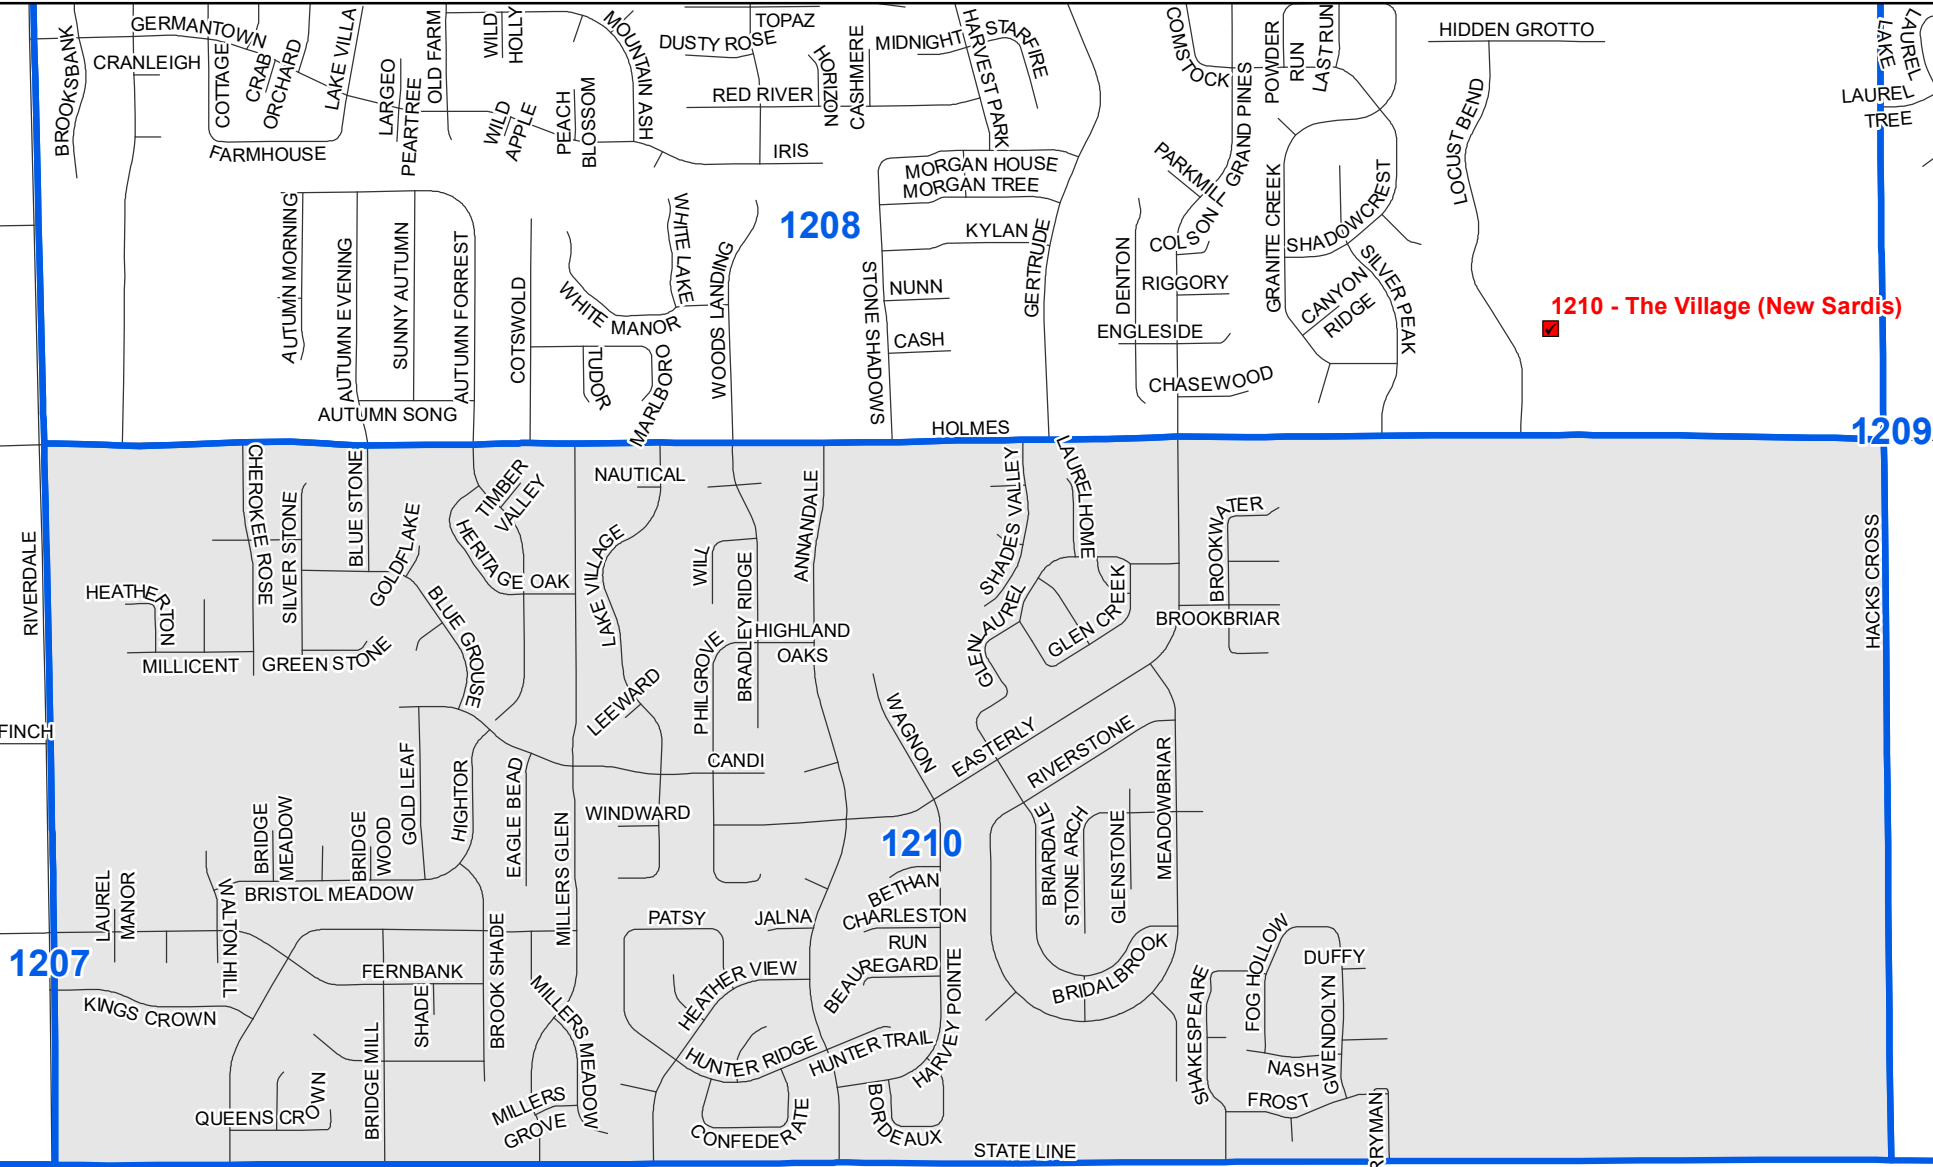

Shelby County
TN

MARK LUTTRELL
Chairman

VANECIA KIMBROW
Secretary

PATRICIA POSSEL
FRANK UHLHORN
ANDRE WHARTON
Members

1210 Precinct Map

Legend

-  Polling Location
-  Precincts
-  Streets

Last Updated:
11/18/2025

1210 - The Village (New Sardis)

1208

1209

1210

1207

STATE LINE