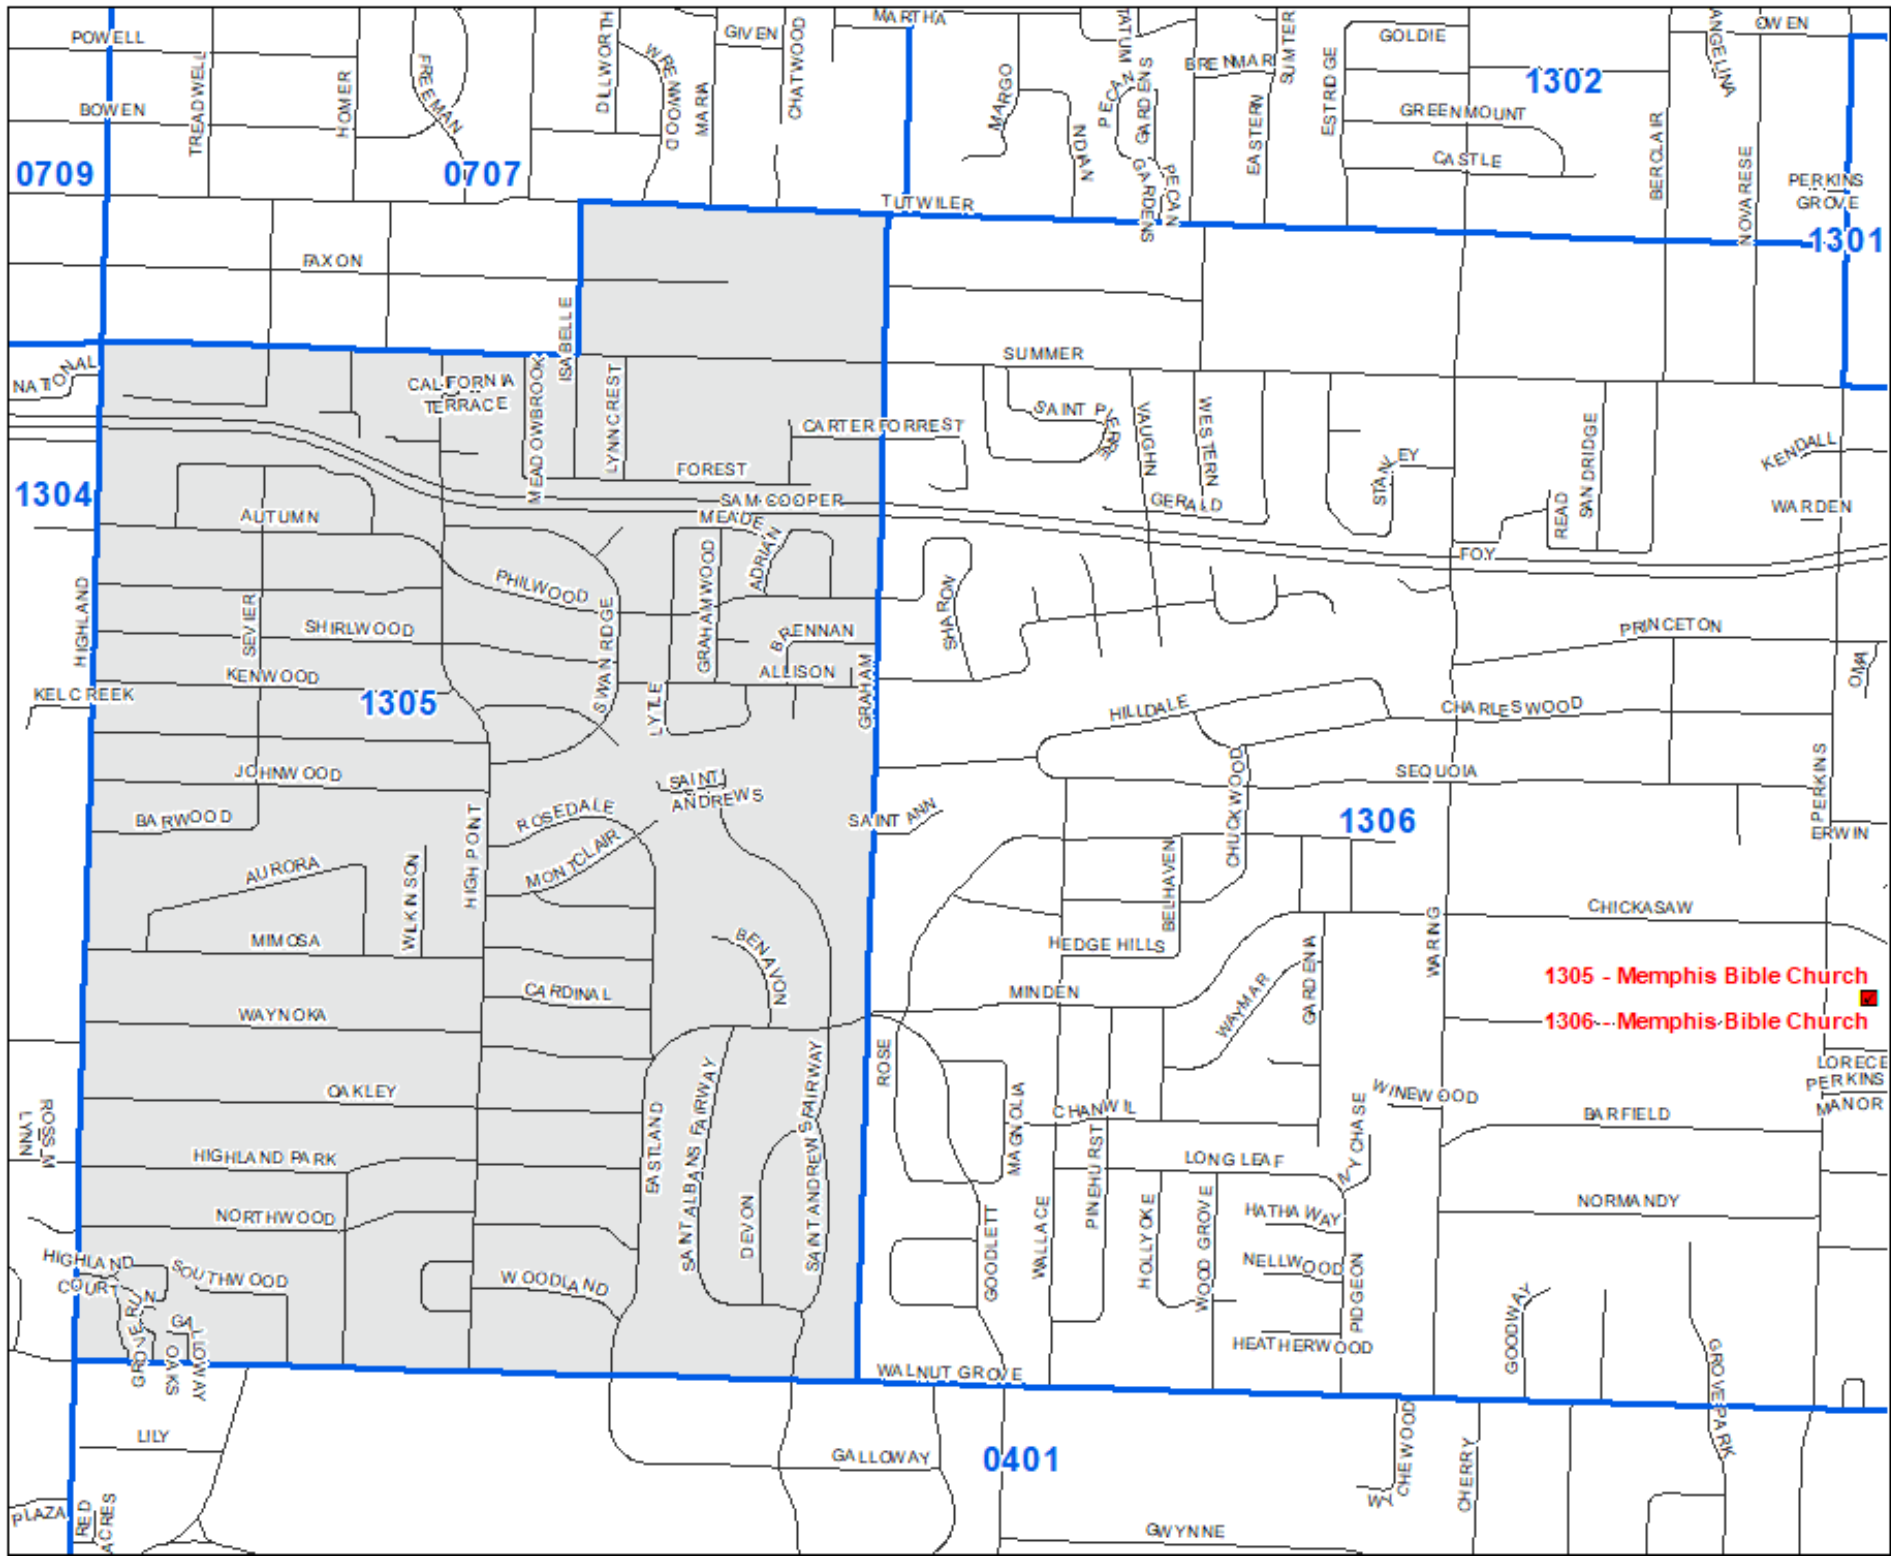

Shelby County  
TN

MARK LUTTRELL  
Chairman

WNECIA KIMBROW  
Secretary

PATRICIA POSSEL  
FRANK UHLHORN  
ANDREW WHARTON  
Members

**1305  
Precinct  
Map**

**Legend**

- Polling Location
- Precincts
- Streets

**1305 - Memphis Bible Church**  
**1306 - Memphis Bible Church**