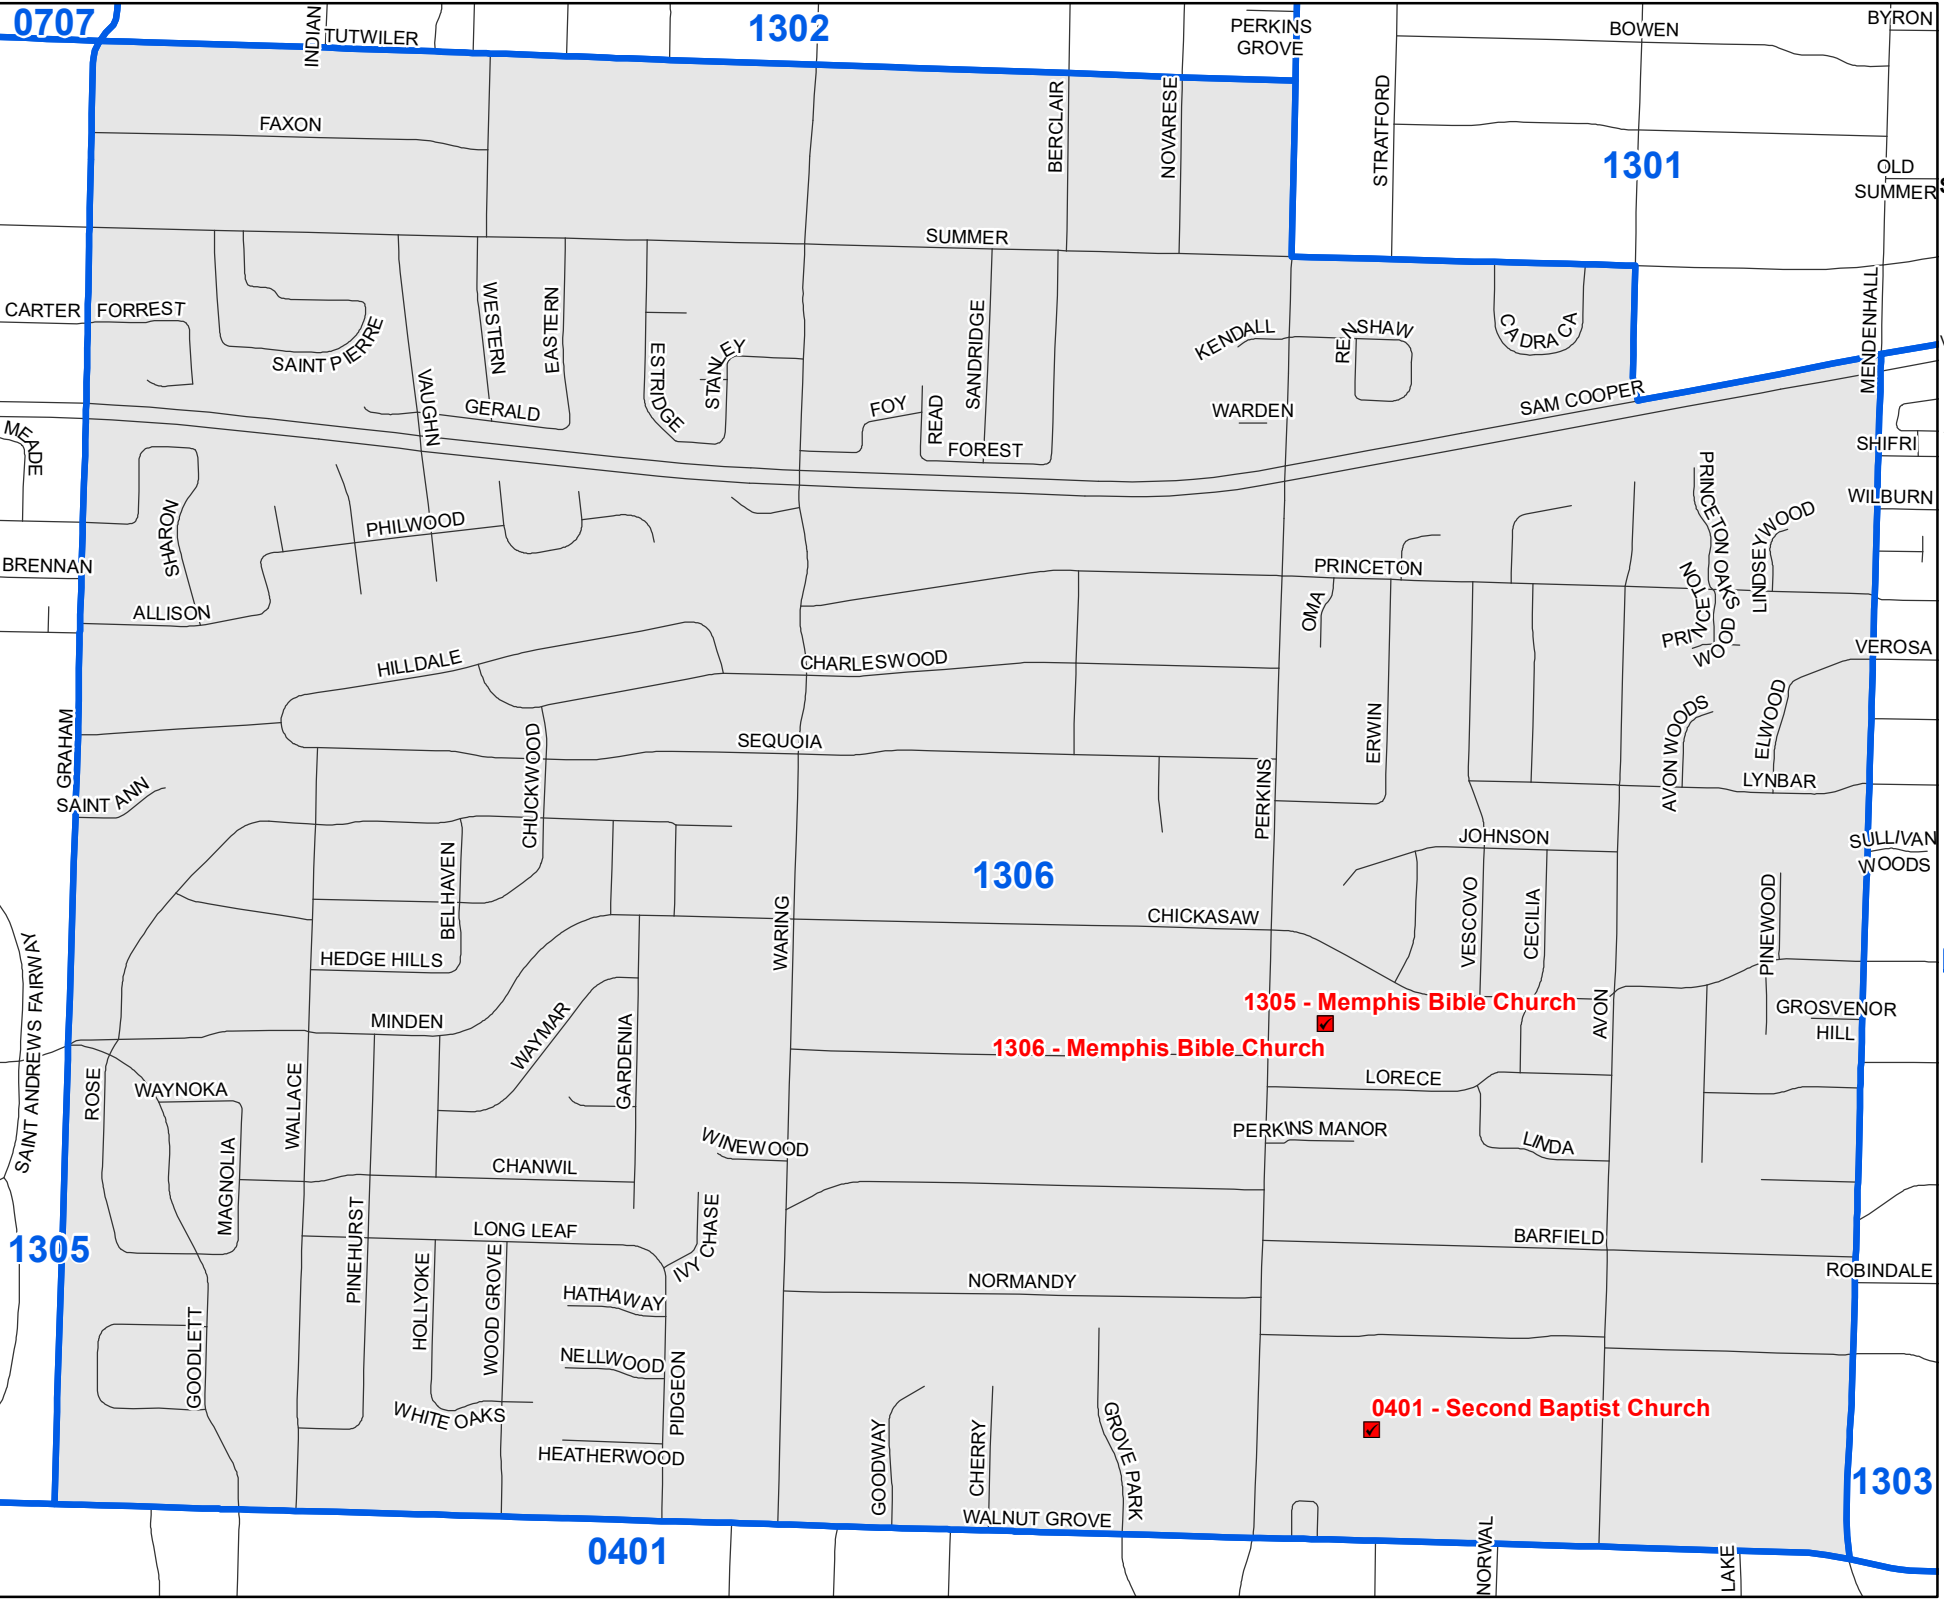

Shelby County
TN

MARK LUTTRELL
Chairman

VANECIA KIMBROW
Secretary

PATRICIA POSSEL
FRANK UHLHORN
ANDRE WHARTON
Members

1306 Precinct Map

Legend

-  Polling Location
-  Precincts
-  Streets

Last Updated:
11/18/2025

1306 - Memphis Bible Church

0401 - Second Baptist Church