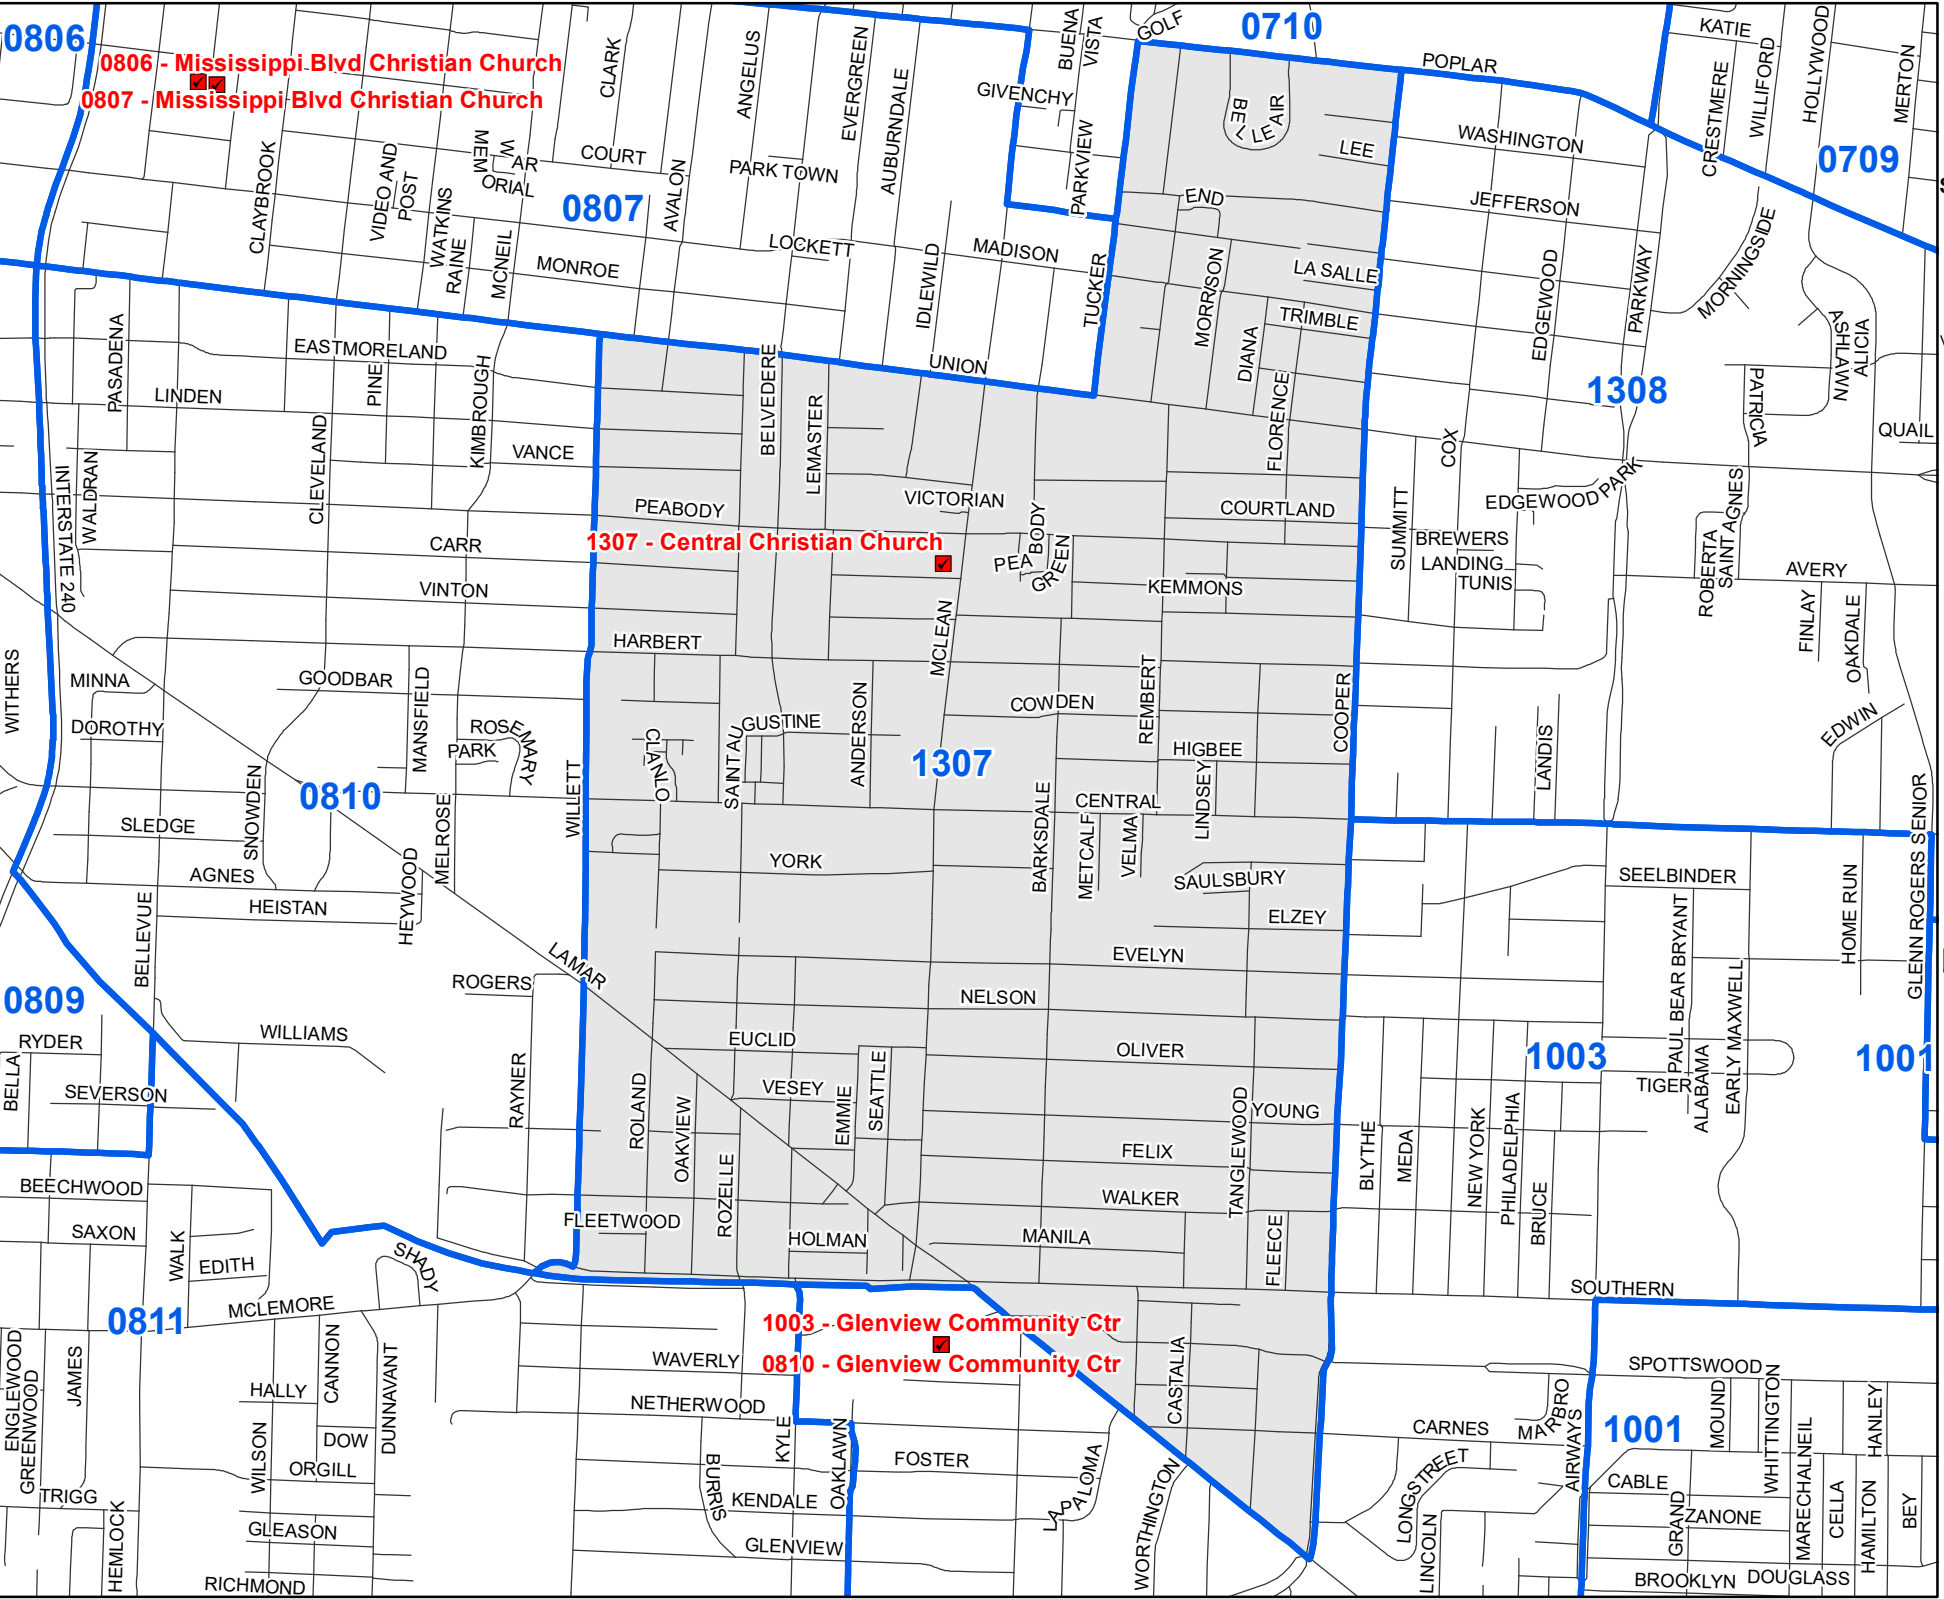

Shelby County TN

MARK LUTTRELL
Chairman

VANECIA KIMBROW
Secretary

PATRICIA POSSEL
FRANK UHLHORN
ANDRE WHARTON
Members

1307 Precinct Map

Legend

- Polling Location
- Precincts
- Streets

Last Updated:
11/18/2025

0806 - Mississippi Blvd Christian Church
0807 - Mississippi Blvd Christian Church

1307 - Central Christian Church

1003 - Glenview Community Ctr
0810 - Glenview Community Ctr